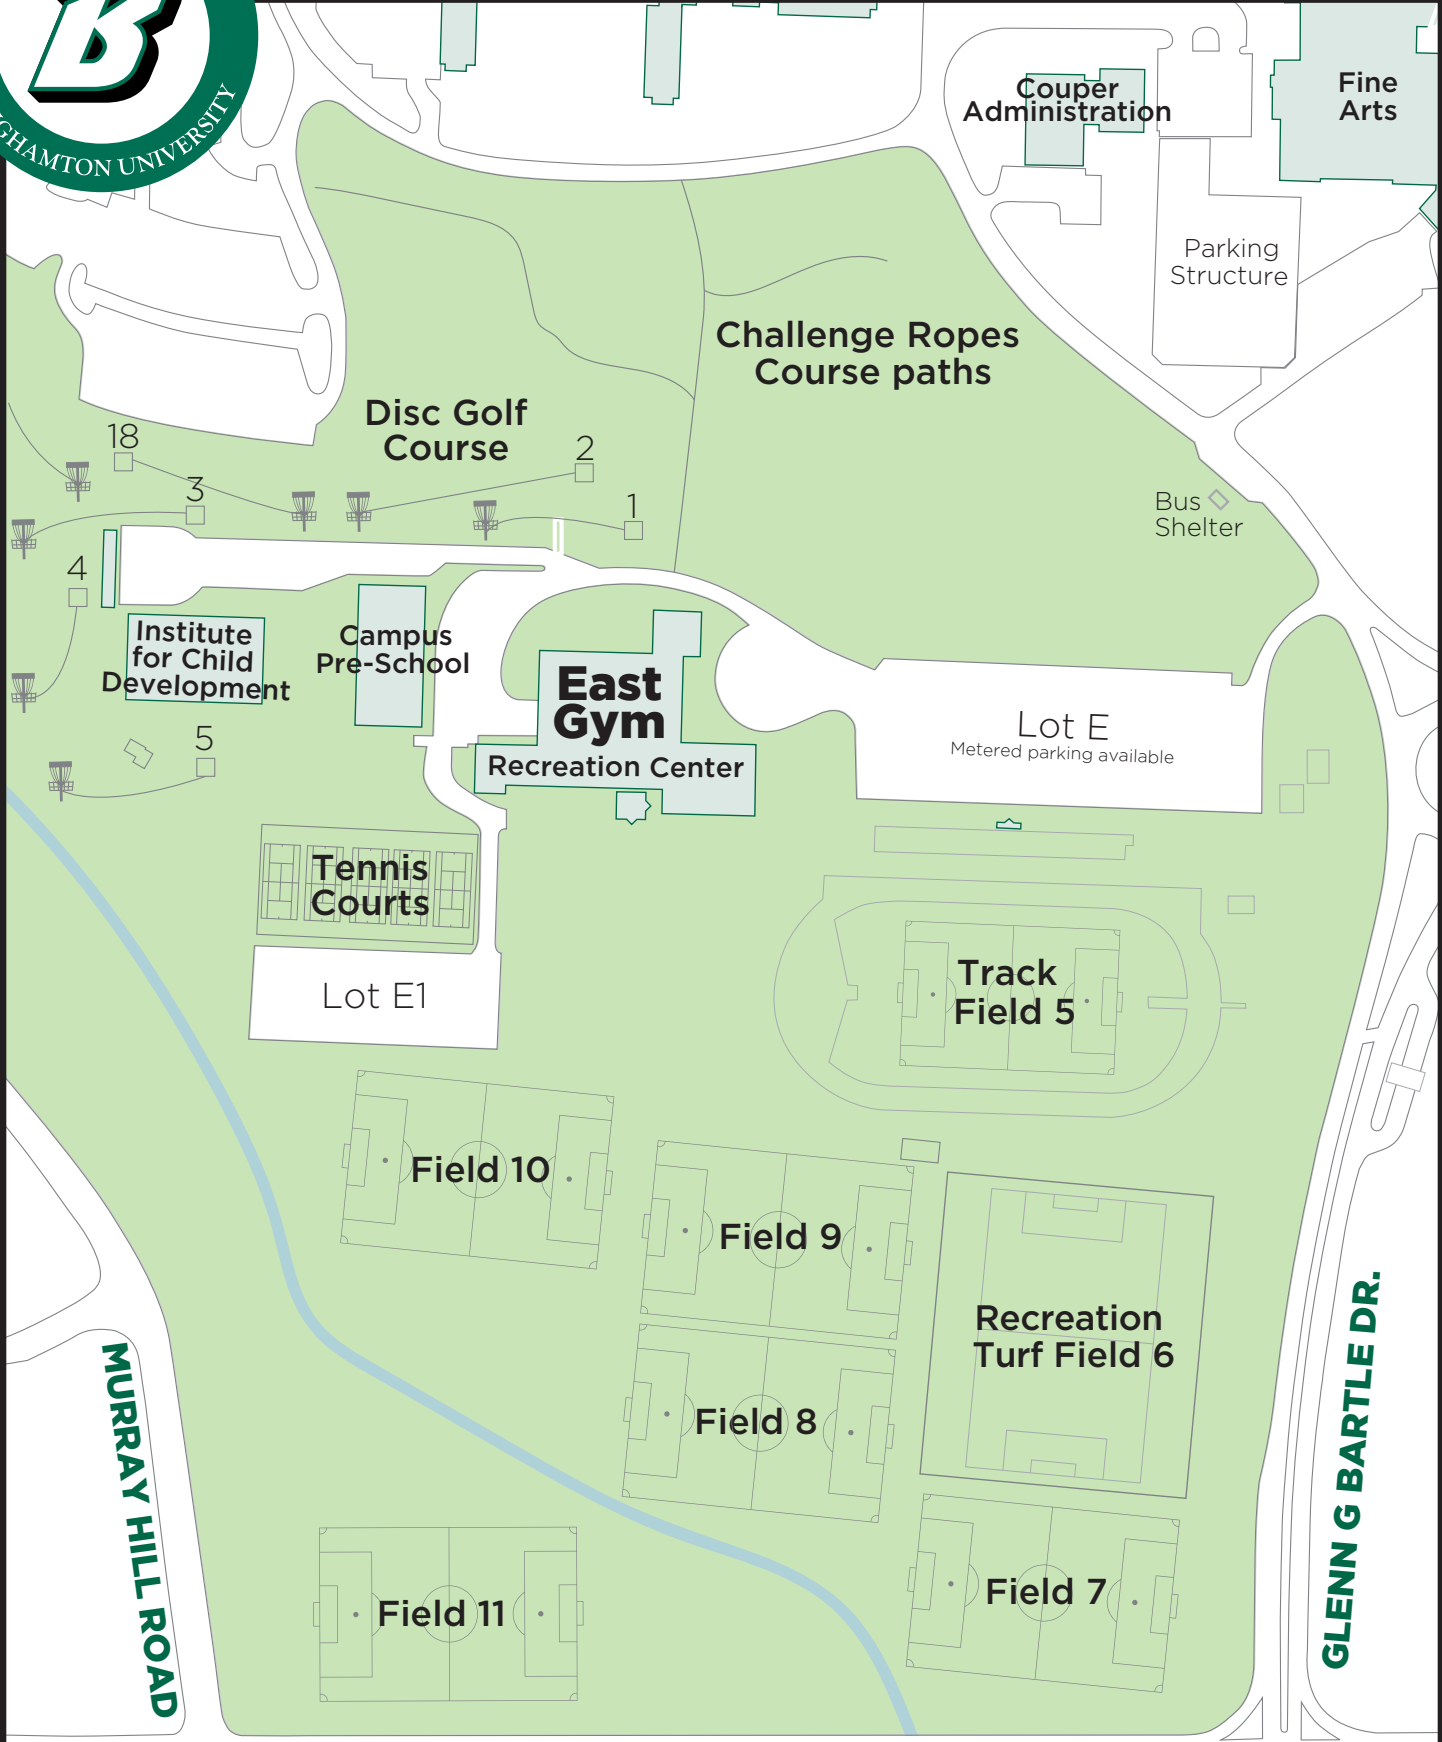

CAMPUS RECREATIONAL SERVICES MAP

VESTAL PARKWAY EAST – ROUTE 434