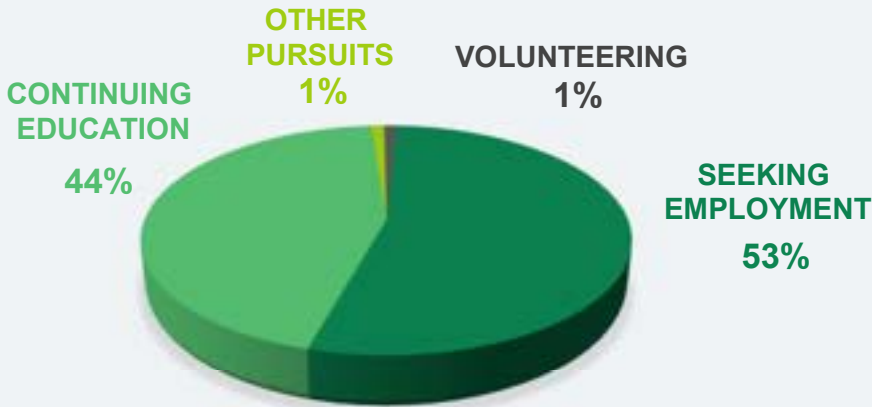

BINGHAMTON UNIVERSITY

CLASS OF MAY 2021 SENIOR SURVEY RESULTS

DESIRED POST-GRAD DESTINATION

83% KNOWLEDGE RATE

**Senior Survey Results up to 6 months after graduation*

DATA SOURCE:

Destinations Report from the Class of May 2021 Senior Survey