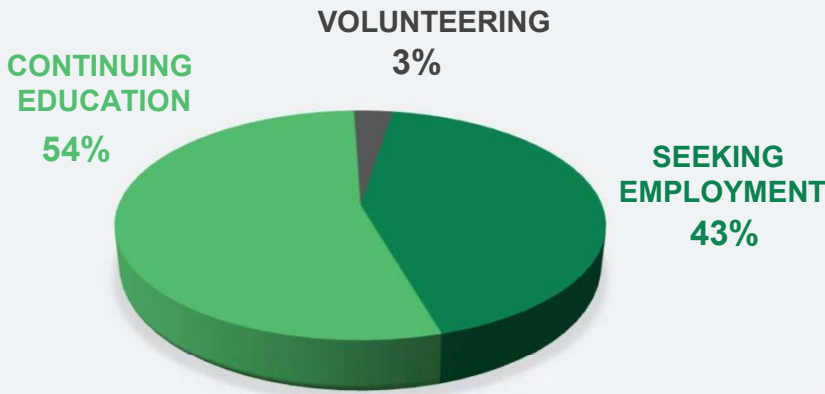

COLLEGE OF COMMUNITY AND PUBLIC AFFAIRS CLASS OF MAY 2021 SENIOR SURVEY RESULTS

DESIRED POST-GRAD DESTINATION

90% KNOWLEDGE RATE

**Senior Survey Results up to 6 months after graduation*

DATA SOURCE:

Destinations Report from the Class of May 2021 Senior Survey

Total of 116 students

EMPLOYMENT:

AVERAGE SALARY: \$47,750

CONTINUING EDUCATION:

Académie de Nice
America Works of New York
API The Label
Atlas Search
Binghamton University
Blue Sky Center for Learning
Brandwatch
Bread in the Wild
Broome County DSS
Camila's Hair Salon
Camp Young Judaea
Cedar Communities
Children's Home
Citizen Action of New York,
Southern Tier Chapter
DRI International
Half Hollow Hills High School West
JJS Transportation & Distribution
Co., Inc.
Lecour Law, P.C.
Liberty Mutual Insurance