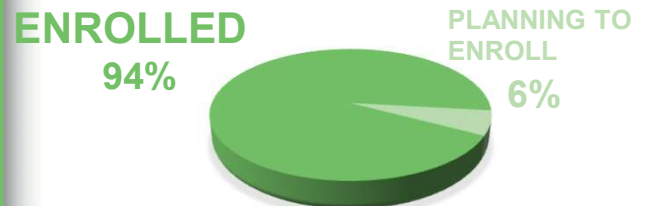

COLLEGE OF COMMUNITY AND PUBLIC AFFAIRS CLASS OF MAY 2021 SENIOR SURVEY RESULTS

DESIRED POST-GRAD DESTINATION

90% KNOWLEDGE RATE

**Senior Survey Results up to 6 months after graduation*

DATA SOURCE:

Destinations Report from the Class of May 2021 Senior Survey

Total of 116 students

EMPLOYMENT:

AVERAGE SALARY: \$47,750

CONTINUING EDUCATION:

Académie de Nice
America Works of New York
API The Label
Atlas Search
Binghamton University
Blue Sky Center for Learning
Brandwatch
Bread in the Wild
Broome County DSS
Camila's Hair Salon
Camp Young Judaea
Cedar Communities
Children's Home
Citizen Action of New York,
Southern Tier Chapter
DRI International
Half Hollow Hills High School West
JJS Transportation & Distribution
Co., Inc.
Lecour Law, P.C.
Liberty Mutual Insurance