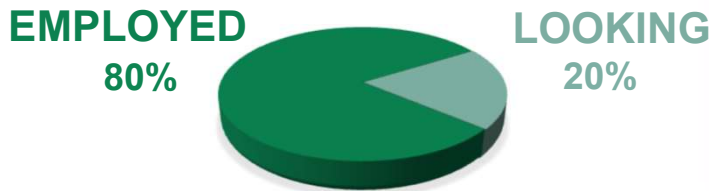

COLLEGE OF COMMUNITY AND PUBLIC AFFAIRS CLASS OF MAY 2021 SENIOR SURVEY RESULTS

DESIRED POST-GRAD DESTINATION

90% KNOWLEDGE RATE

**Senior Survey Results up to 6 months after graduation*

DATA SOURCE:

Destinations Report from the Class of May 2021 Senior Survey

Total of 116 students

EMPLOYMENT:

AVERAGE SALARY: \$47,750

CONTINUING EDUCATION:

Académie de Nice
America Works of New York
API The Label
Atlas Search
Binghamton University
Blue Sky Center for Learning
Brandwatch
Bread in the Wild
Broome County DSS
Camila's Hair Salon
Camp Young Judaea
Cedar Communities
Children's Home
Citizen Action of New York,
Southern Tier Chapter
DRI International
Half Hollow Hills High School West
JJS Transportation & Distribution
Co., Inc.
Lecour Law, P.C.
Liberty Mutual Insurance