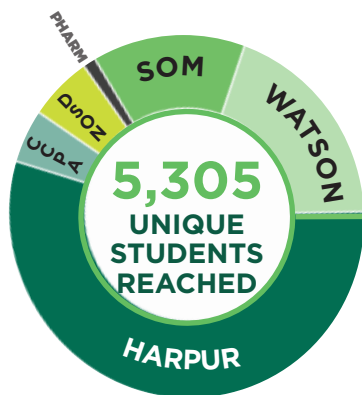

FLEISHMAN CENTER FOR CAREER AND PROFESSIONAL DEVELOPMENT

WHAT WE DO

- Connect students to **alumni, employers and opportunities**
- Develop **innovative programs** and tailored services to educate students on professional development and career-readiness skills
- Offer **high-impact opportunities** that apply and integrate classroom learning with out-of-classroom experiences
- Engage students through one-on-one **career consulting and workshops** to support students' career decision-making and goal-setting
- Work with **faculty champions** to promote career-readiness both in and out of the classroom

Students that interacted with the Fleishman Center used services an average of **3 TIMES PER YEAR.**

Percentage of populations reached with Fleishman Center services

CCPA	20%
DSON	41%
Harpur	26%
Pharmacy	19%
SOM	37%
Watson	30%

*Data reported includes Fleishman Center numbers only.

CAREER SERVICES' IMPACT

2020-21

VIRTUAL HIGHLIGHTS & SUCCESSES

50,000+
job and internship
opportunities
posted in hireBING

69%
of students logged into
their hireBING account

1,400+ Students & 240+ Employers
attended Virtual Job and Internship Fairs.
3004 total 1:1 sessions held
715 total group session attendance

546 students
participated in
24 CONNECT
Virtual Employer Treks