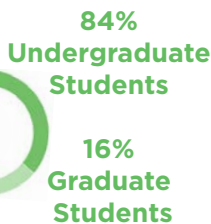

FLEISHMAN CENTER FOR CAREER AND PROFESSIONAL DEVELOPMENT

WHAT WE DO

- Connect students to **alumni, employers and opportunities**
- Develop **innovative programs** and tailored services to educate students on professional development and career-readiness skills
- Offer **high-impact opportunities** that apply and integrate classroom learning with out-of-classroom experiences
- Engage students through one-on-one **career consulting and workshops** to support students' career decision-making and goal-setting
- Work with **faculty champions** to promote career-readiness both in and out of the classroom

Students that interacted with the Fleishman Center used services an average of **3 TIMES PER YEAR.**

Percentage of populations reached with Fleishman Center services

CCPA	20%
DSON	41%
Harpur	26%
Pharmacy	19%
SOM	37%
Watson	30%