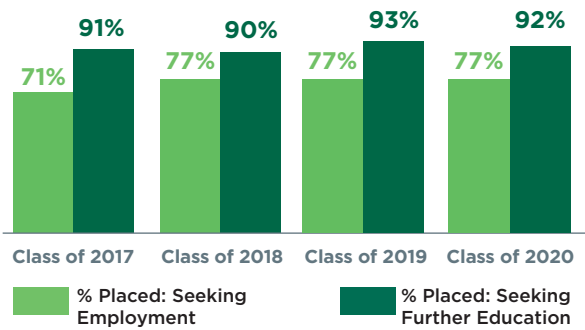

*Data reported includes Fleishman Center numbers only.

CAREER SERVICES' IMPACT

2020-21

VIRTUAL HIGHLIGHTS & SUCCESSES

50,000+
job and internship
opportunities
posted in hireBING

69%
of students logged into
their hireBING account

1,400+ Students & 240+ Employers
attended Virtual Job and Internship Fairs.
3004 total 1:1 sessions held
715 total group session attendance

546 students
participated in
24 CONNECT
Virtual Employer Treks

+47% increase
in student
participation

STUDENT OUTCOMES AND DESTINATION DATA

PLACEMENT RATES: 4 YEAR TREND

Overall placement rates have increased an average 2.5% every year since 2016.

AVERAGE STARTING SALARY