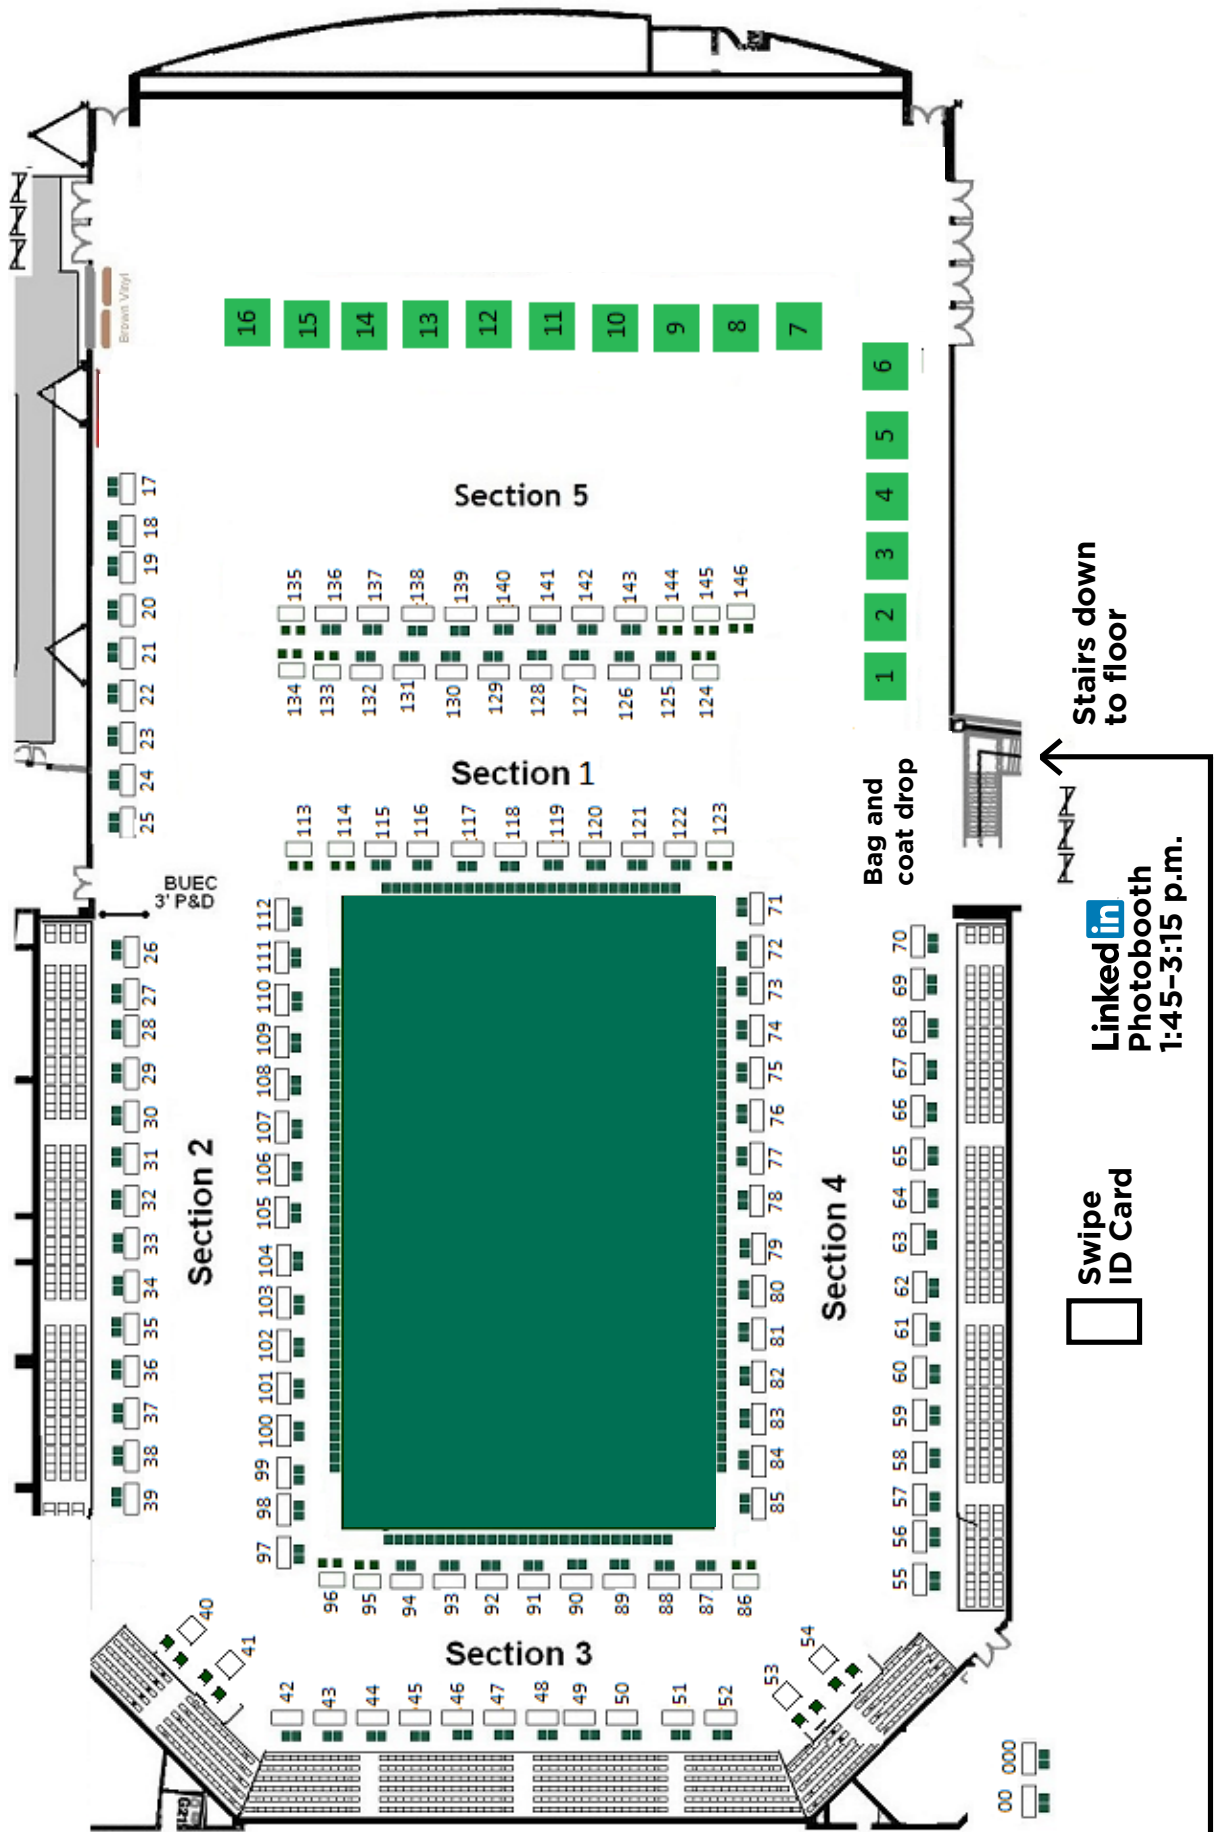

GRADUATE SCHOOL FAIR

Thursday, Sept. 27
11 a.m. – 2:30 p.m.
University Union, Mandela Room

LAW DAY

Wednesday, Sept. 26
11:30 a.m. – 2 p.m.
University Union, Mandela Room

For more information: binghamton.edu/ccpd

Front Entrance

Stairs down to floor

Linked in
Photobooth
1:45-3:15 p.m.

Swipe ID Card