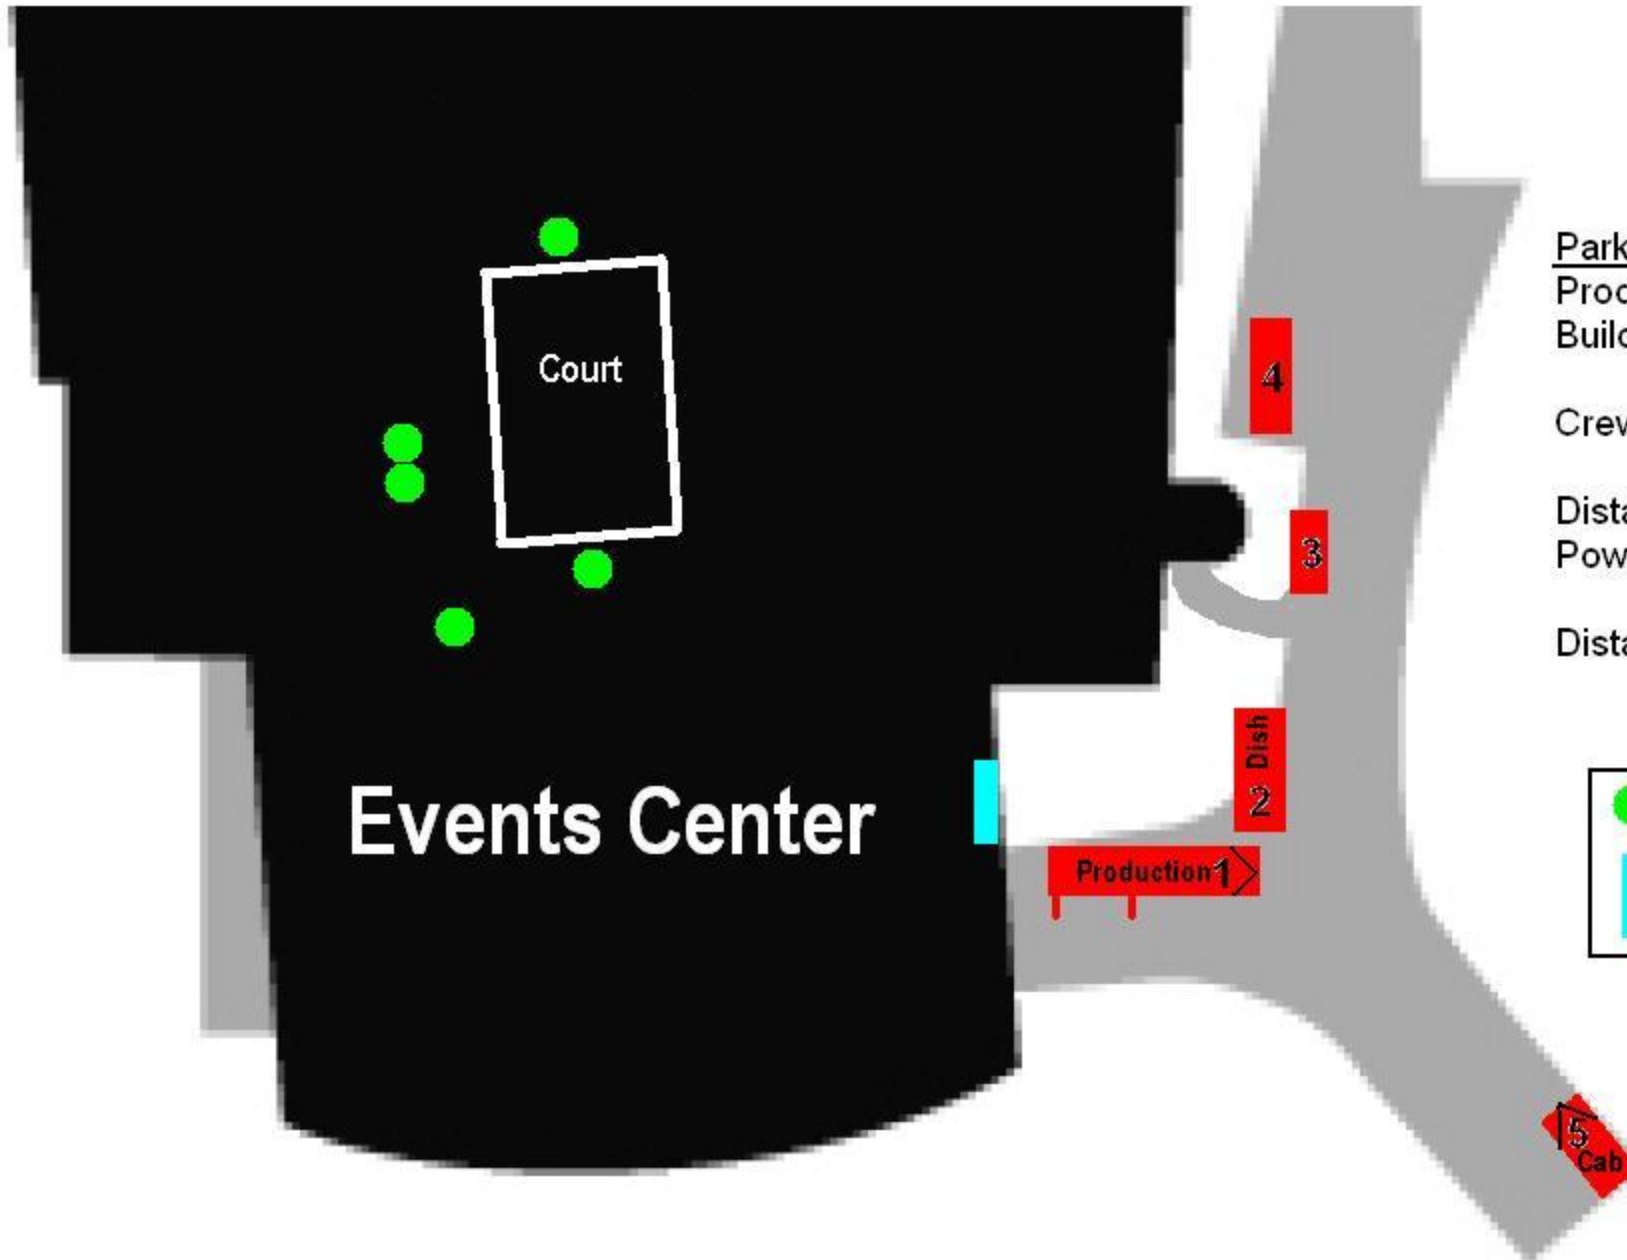

TV Event Parking Locations

Date of Event: _____
 Event: _____

1. _____
2. _____
3. _____
4. _____
5. _____

Parking
 Prod Trailer parks >15' from Building in location marked

Crew may park in Lot H

Distance from Prod to Power/Phone/Data = 40'

Distance from Prod to Court = 200'

	Camera Locations
	Power, Phone, Data

SCALE

0 200 400 ft.