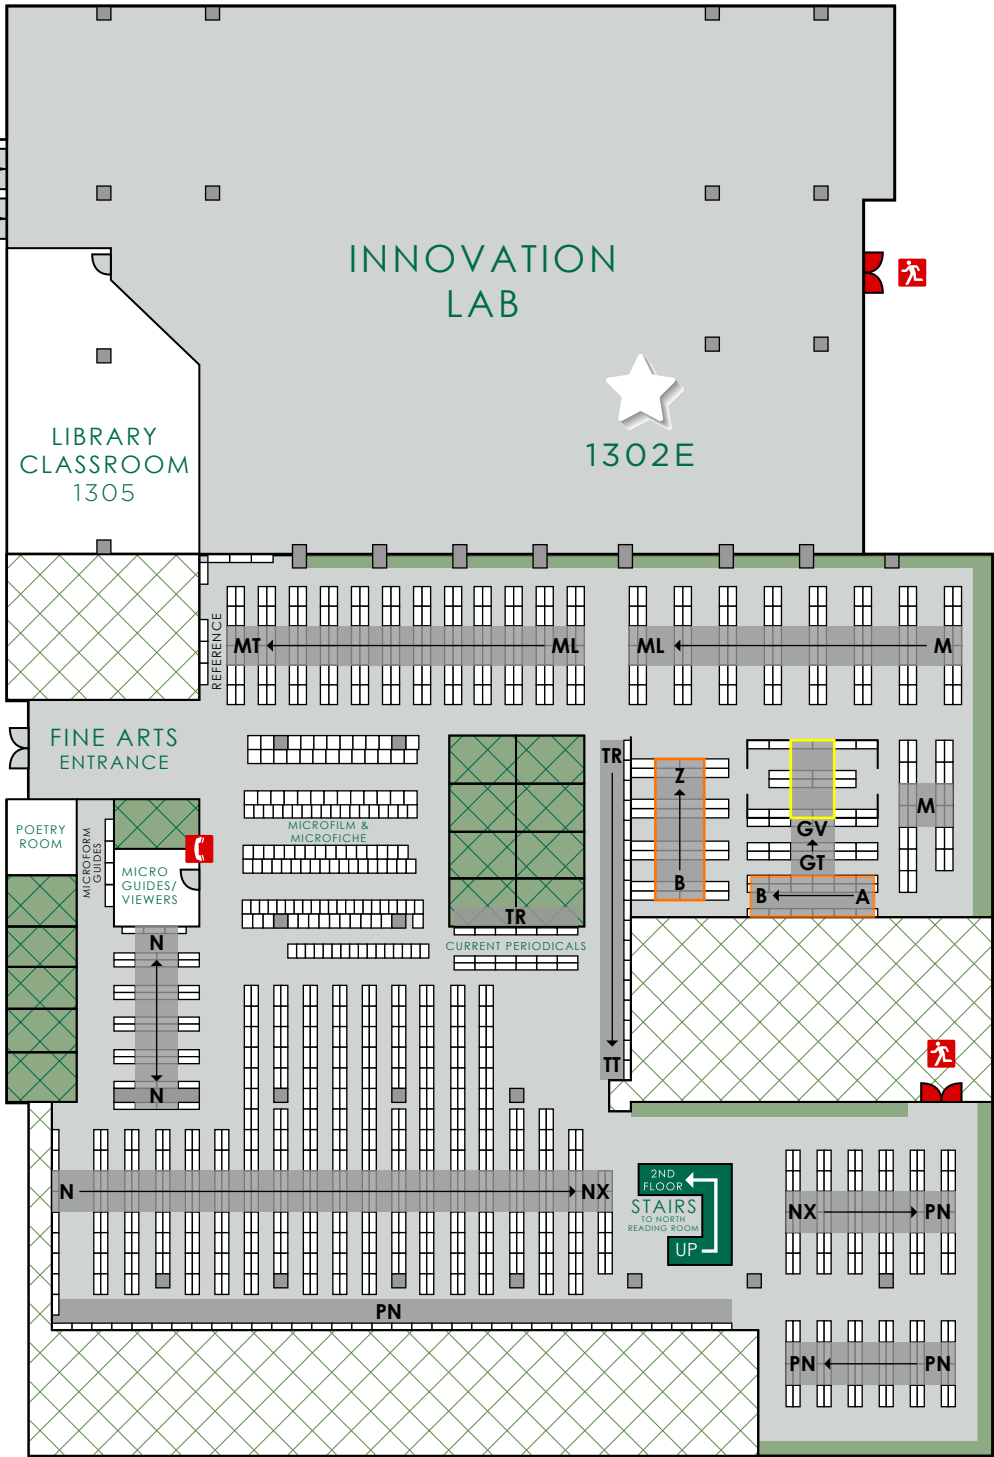

BUILDING  
ENTRANCE/EXIT

JAZZMAN'S  
CAFE

FINE ARTS COLLECTION

-  GENDER NEUTRAL RESTROOM
-  ATM
-  EMERGENCY EXIT
-  EMERGENCY PHONE
-  STAFF AREA
-  GRADUATE STUDY ROOM
-  STUDY AREA
-  FA BOUND PERIODICALS
-  FA DOUBLE OVERSIZED & MINIATURE SCORES

BUILDING  
ENTRANCE/EXIT

LIBRARY  
ENTRANCE  
& EXIT