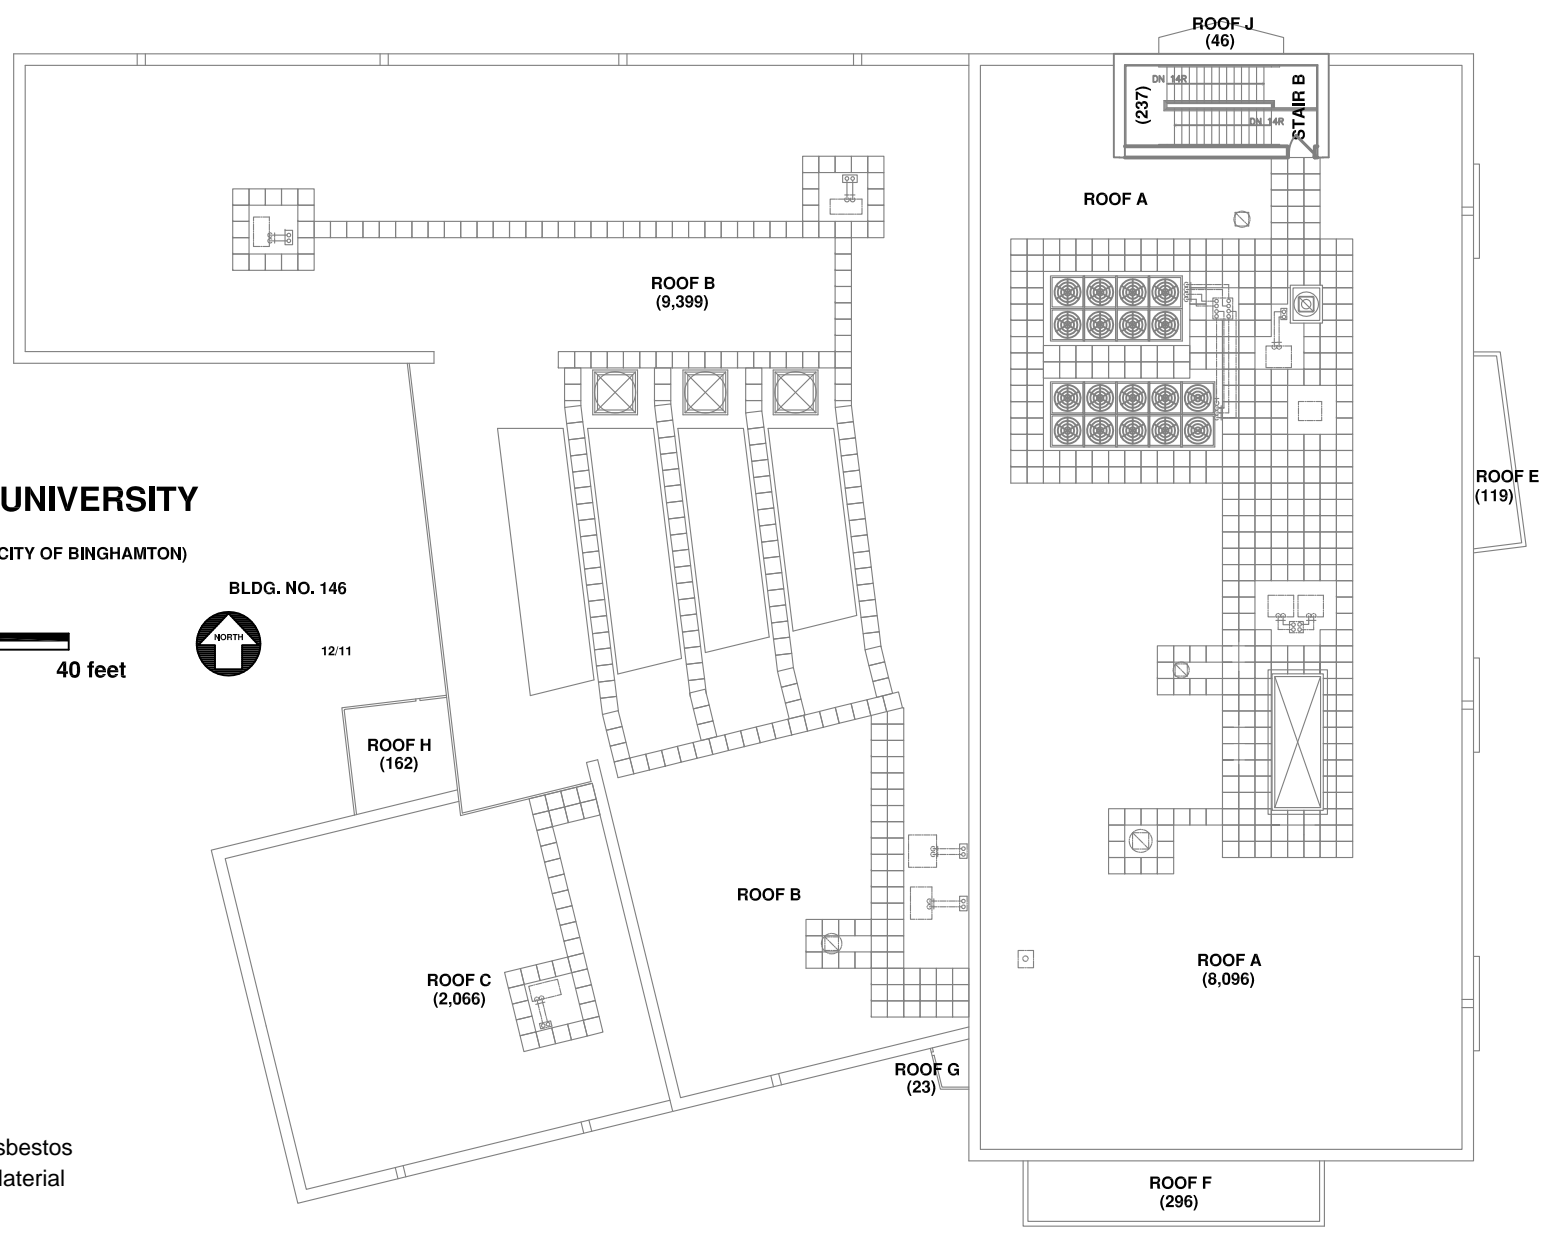

BINGHAMTON UNIVERSITY
DOWNTOWN CENTER (CITY OF BINGHAMTON)
FIFTH FLOOR PLAN

- Asbestos Free
- Presumed Asbestos Containing Material

Gross Area: 20,568 sf