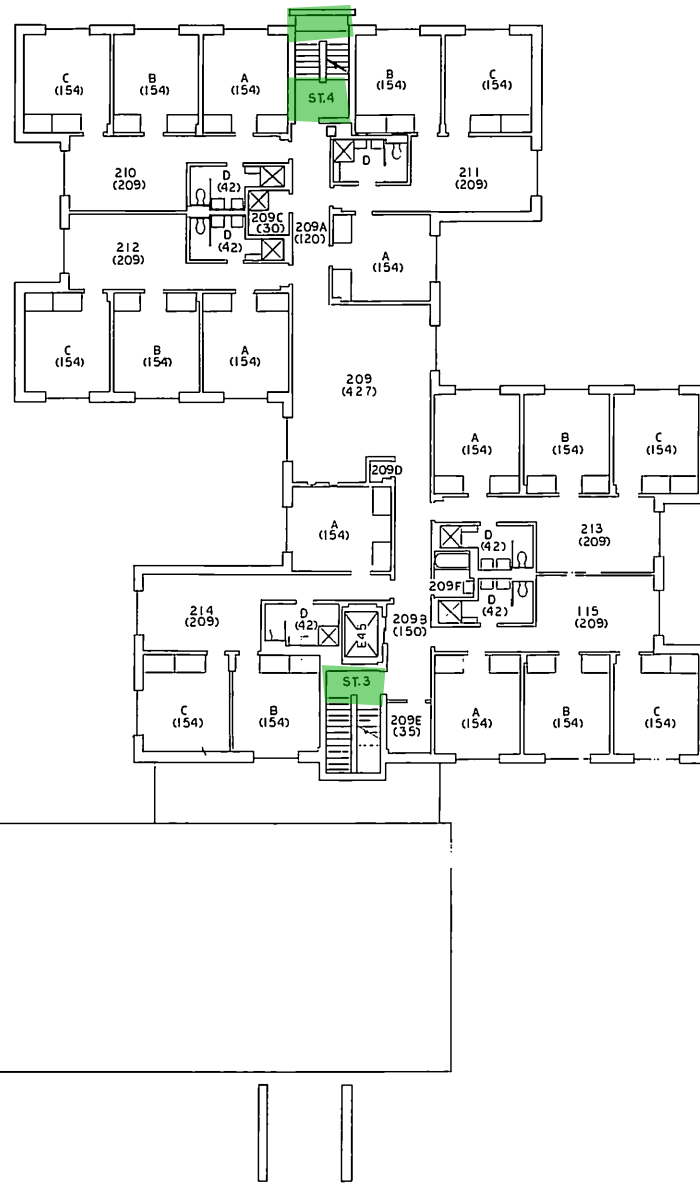

- Asbestos Free
- Presumed Asbestos Containing Material

**SUNY BINGHAMTON  
CLEVELAND HALL  
BASEMENT FLOOR PLAN**

BLDG. NO. 28

10/96

Asbestos  
Free

Presumed Asbestos  
Containing Material

**SUNY BINGHAMTON**  
**CLEVELAND HALL**  
**FIRST FLOOR PLAN**

BLDG. NO.28

10/96

**SUNY BINGHAMTON  
CLEVELAND HALL  
SECOND FLOOR PLAN**

BLDG. NO.28

10/96

Asbestos  
Free

Presumed Asbestos  
Containing Material

**SUNY BINGHAMTON  
CLEVELAND HALL  
THIRD FLOOR PLAN**