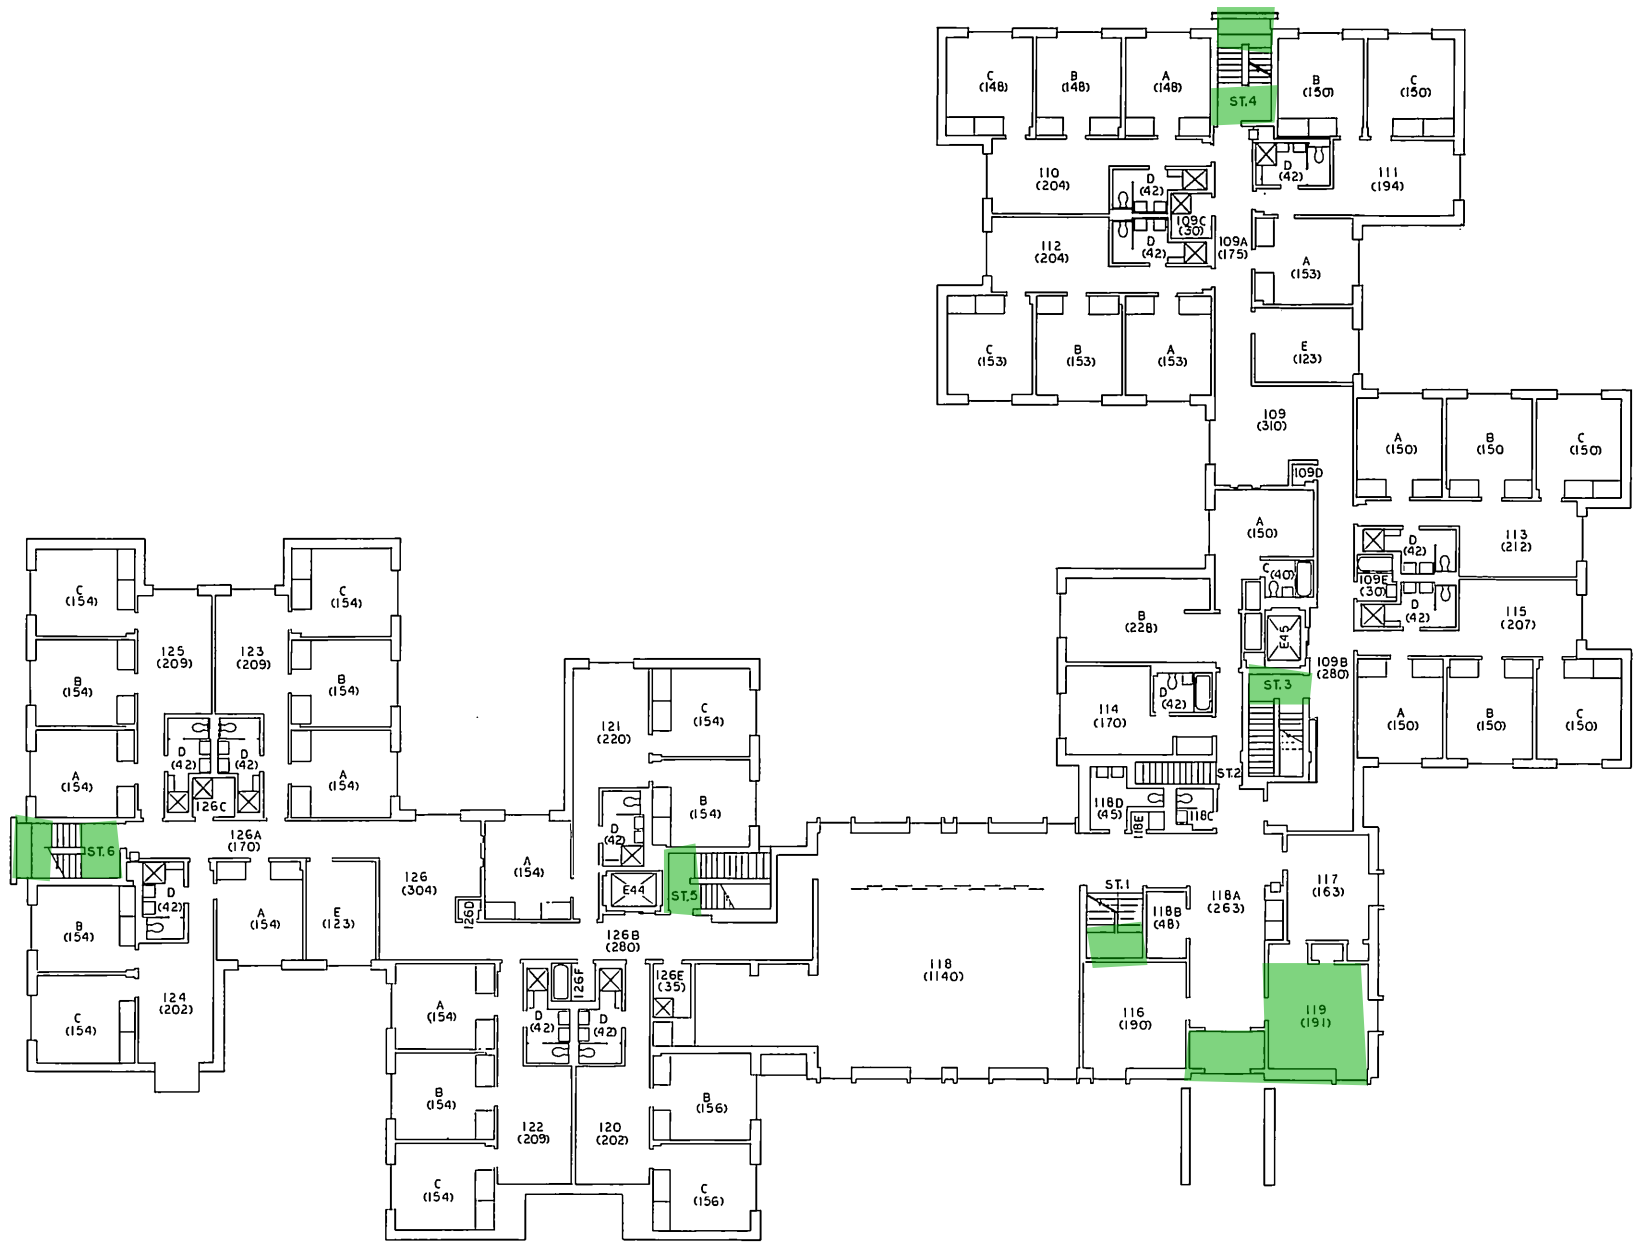

- Asbestos Free
- Presumed Asbestos Containing Material

**SUNY BINGHAMTON  
CLEVELAND HALL  
BASEMENT FLOOR PLAN**

BLDG. NO. 28

10/96

Asbestos  
Free

Presumed Asbestos  
Containing Material

**SUNY BINGHAMTON**  
**CLEVELAND HALL**  
**FIRST FLOOR PLAN**

BLDG. NO.28

10/96

**SUNY BINGHAMTON  
CLEVELAND HALL  
SECOND FLOOR PLAN**

BLDG. NO.28

10/96

Asbestos  
Free

Presumed Asbestos  
Containing Material

**SUNY BINGHAMTON  
CLEVELAND HALL  
THIRD FLOOR PLAN**