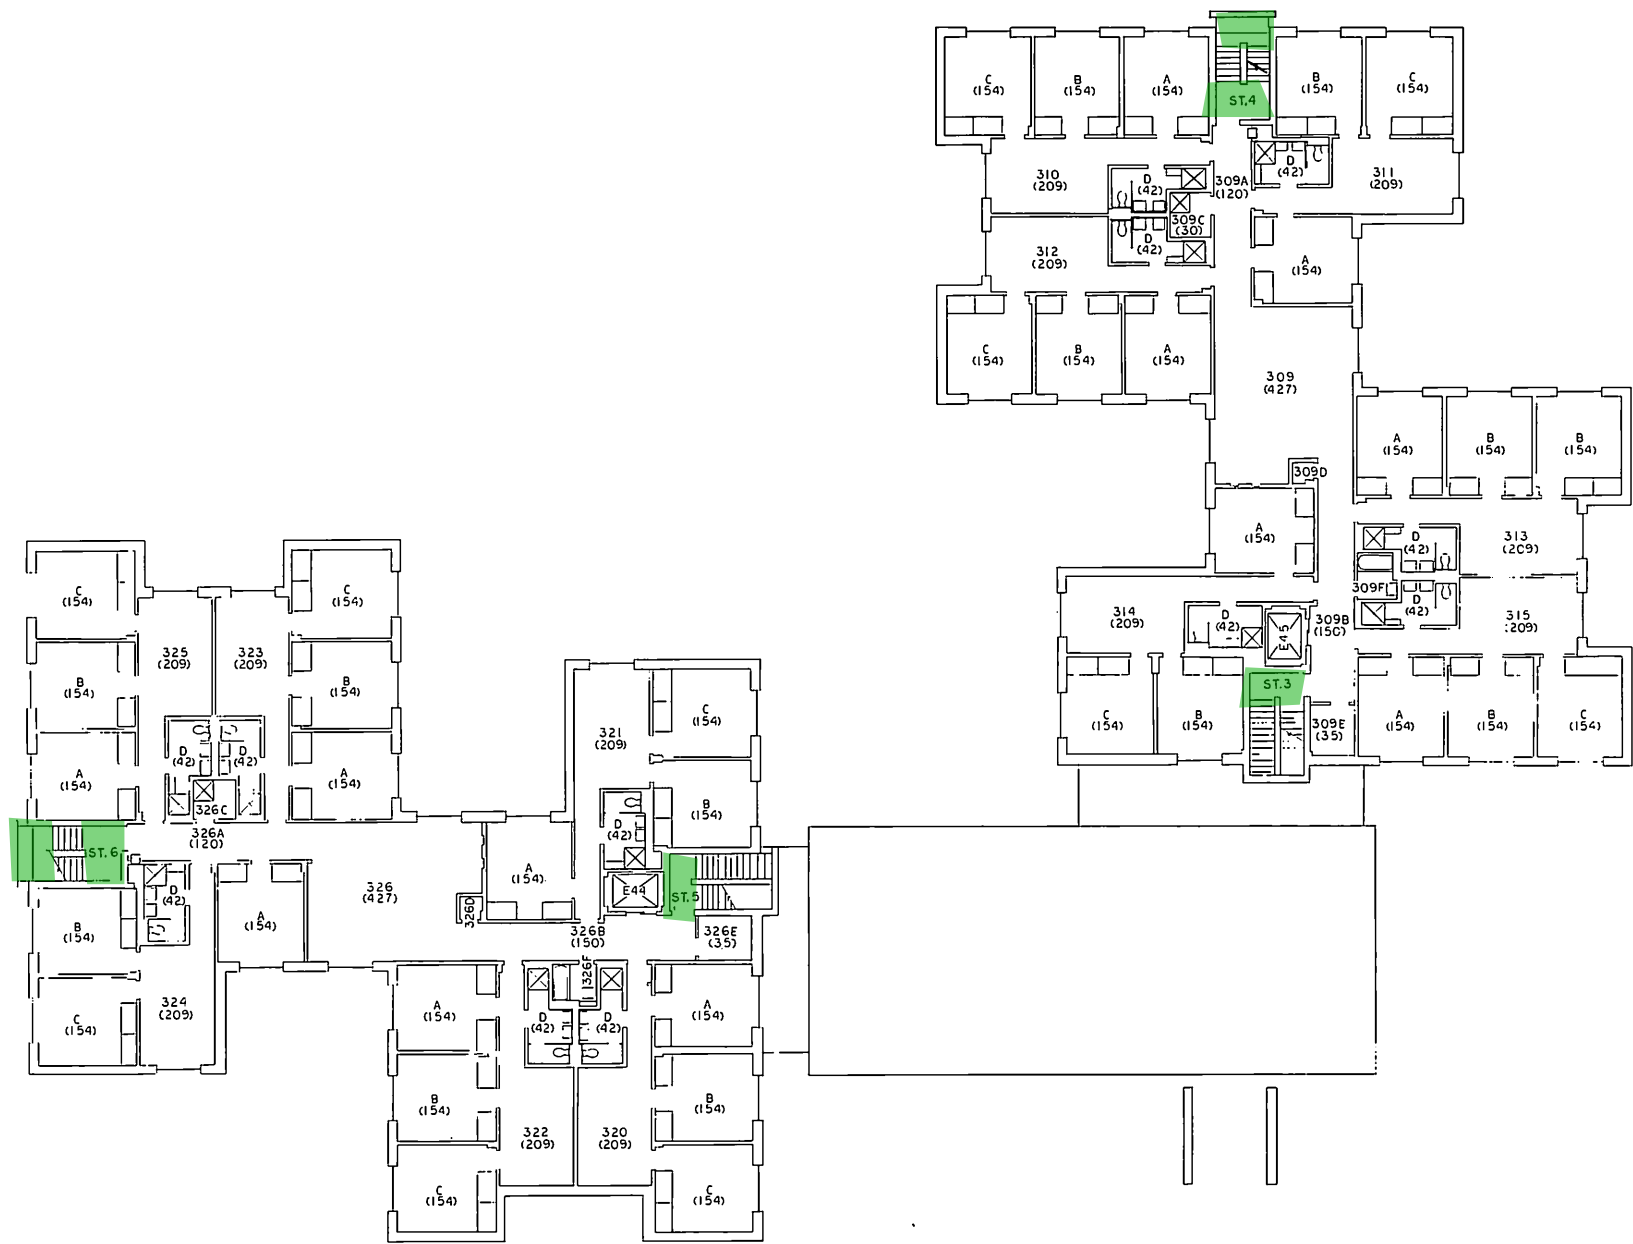

- Asbestos Free
- Presumed Asbestos Containing Material

**SUNY BINGHAMTON  
CLEVELAND HALL  
BASEMENT FLOOR PLAN**

BLDG. NO. 28

10/96

Asbestos  
Free

Presumed Asbestos  
Containing Material

**SUNY BINGHAMTON**  
**CLEVELAND HALL**  
**FIRST FLOOR PLAN**

BLDG. NO.28

10/96

**SUNY BINGHAMTON  
CLEVELAND HALL  
SECOND FLOOR PLAN**

BLDG. NO.28

10/96

Asbestos  
Free

Presumed Asbestos  
Containing Material

**SUNY BINGHAMTON  
CLEVELAND HALL  
THIRD FLOOR PLAN**