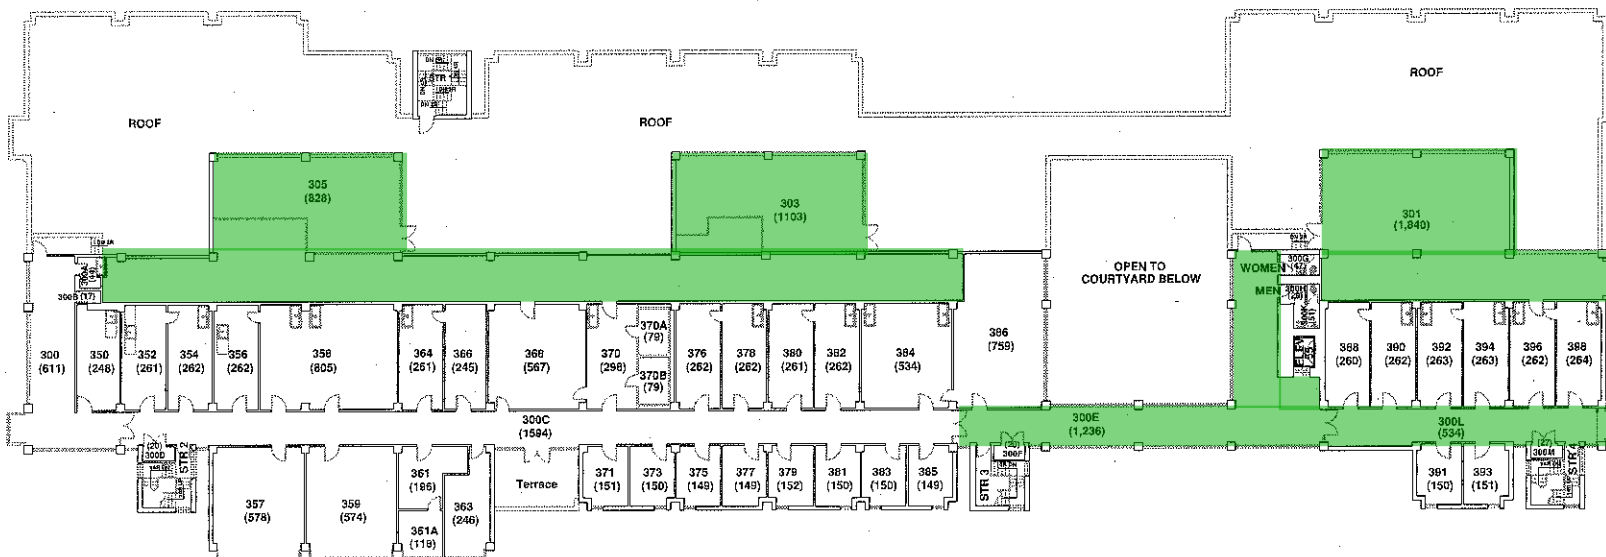

Asbestos
Free

Presumed Asbestos
Containing Material

BINGHAMTON UNIVERSITY
SCIENCE III
SECOND FLOOR PLAN

BLDG. NO. 039

scale 0 10 20 40 80 feet

08/09

- Asbestos Free
- Presumed Asbestos Containing Material

BINGHAMTON UNIVERSITY
SCIENCE III
THIRD FLOOR PLAN

BLDG. NO. 039

08/09

Asbestos
Free

Presumed Asbestos
Containing Material

165
 Gross Area: 23,840 sf