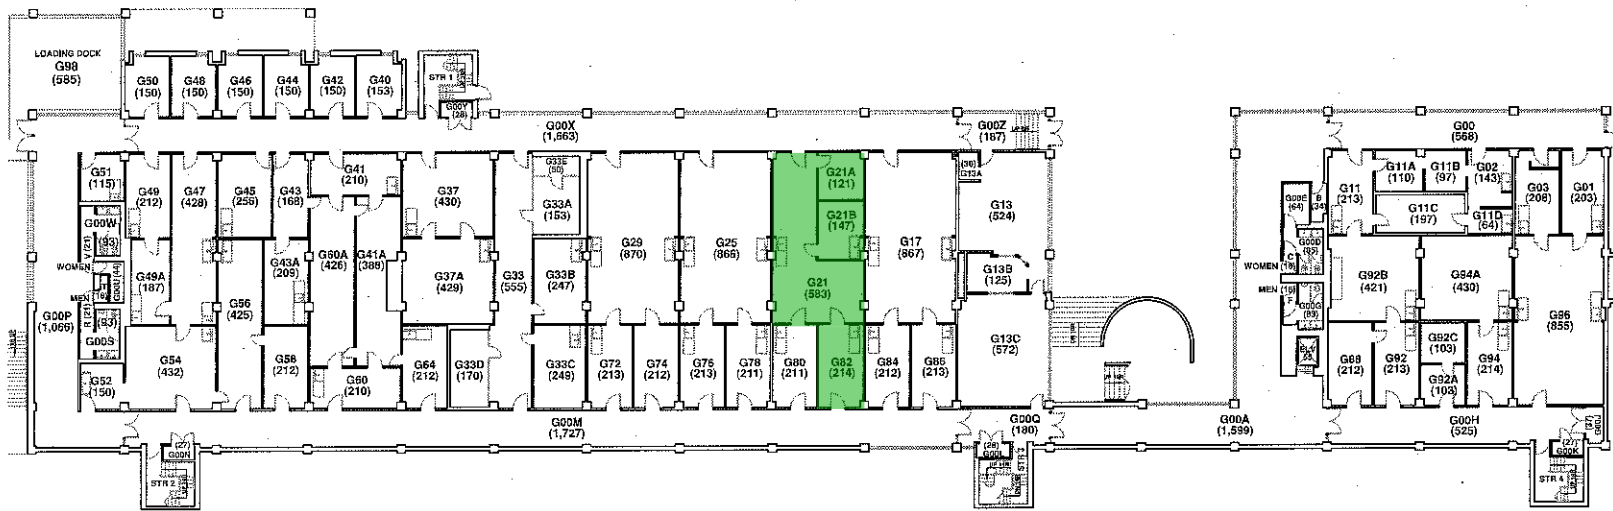

 Asbestos Free
 Presumed Asbestos Containing Material

BINGHAMTON UNIVERSITY
SCIENCE III
BASEMENT FLOOR PLAN

BLDG. NO. 039

 11/09

BINGHAMTON UNIVERSITY

**SCIENCE III
GROUND FLOOR PLAN**

BLDG. NO. 039

03/09

Asbestos
Free

Presumed Asbestos
Containing Material

BINGHAMTON UNIVERSITY
SCIENCE III
SECOND FLOOR PLAN

BLDG. NO. 039

scale 0 10 20 40 80 feet

08/09

- Asbestos Free
- Presumed Asbestos Containing Material

BINGHAMTON UNIVERSITY
SCIENCE III
THIRD FLOOR PLAN

BLDG. NO. 039

08/09

Asbestos
Free

Presumed Asbestos
Containing Material

165
 Gross Area: 23,840 sf