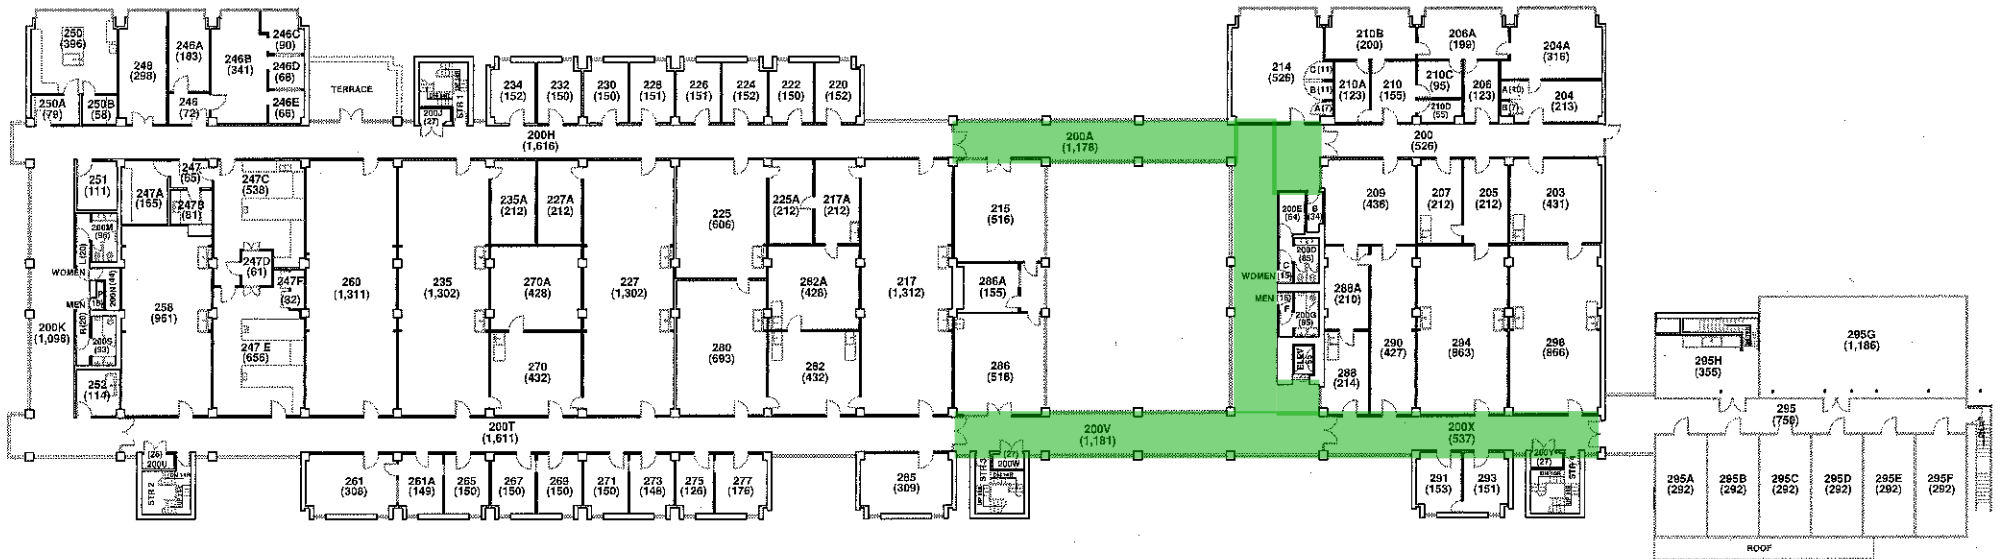

 Asbestos Free
 Presumed Asbestos Containing Material

BINGHAMTON UNIVERSITY
SCIENCE III
BASEMENT FLOOR PLAN

BLDG. NO. 039

 11/09

BINGHAMTON UNIVERSITY

**SCIENCE III
GROUND FLOOR PLAN**

BLDG. NO. 039

03/09

Asbestos
Free

Presumed Asbestos
Containing Material

BINGHAMTON UNIVERSITY
SCIENCE III
SECOND FLOOR PLAN

BLDG. NO. 039

scale 0 10 20 40 80 feet

08/09

- Asbestos Free
- Presumed Asbestos Containing Material

BINGHAMTON UNIVERSITY
SCIENCE III
THIRD FLOOR PLAN

BLDG. NO. 039

08/09

Asbestos
Free

Presumed Asbestos
Containing Material

165
 Gross Area: 23,840 sf