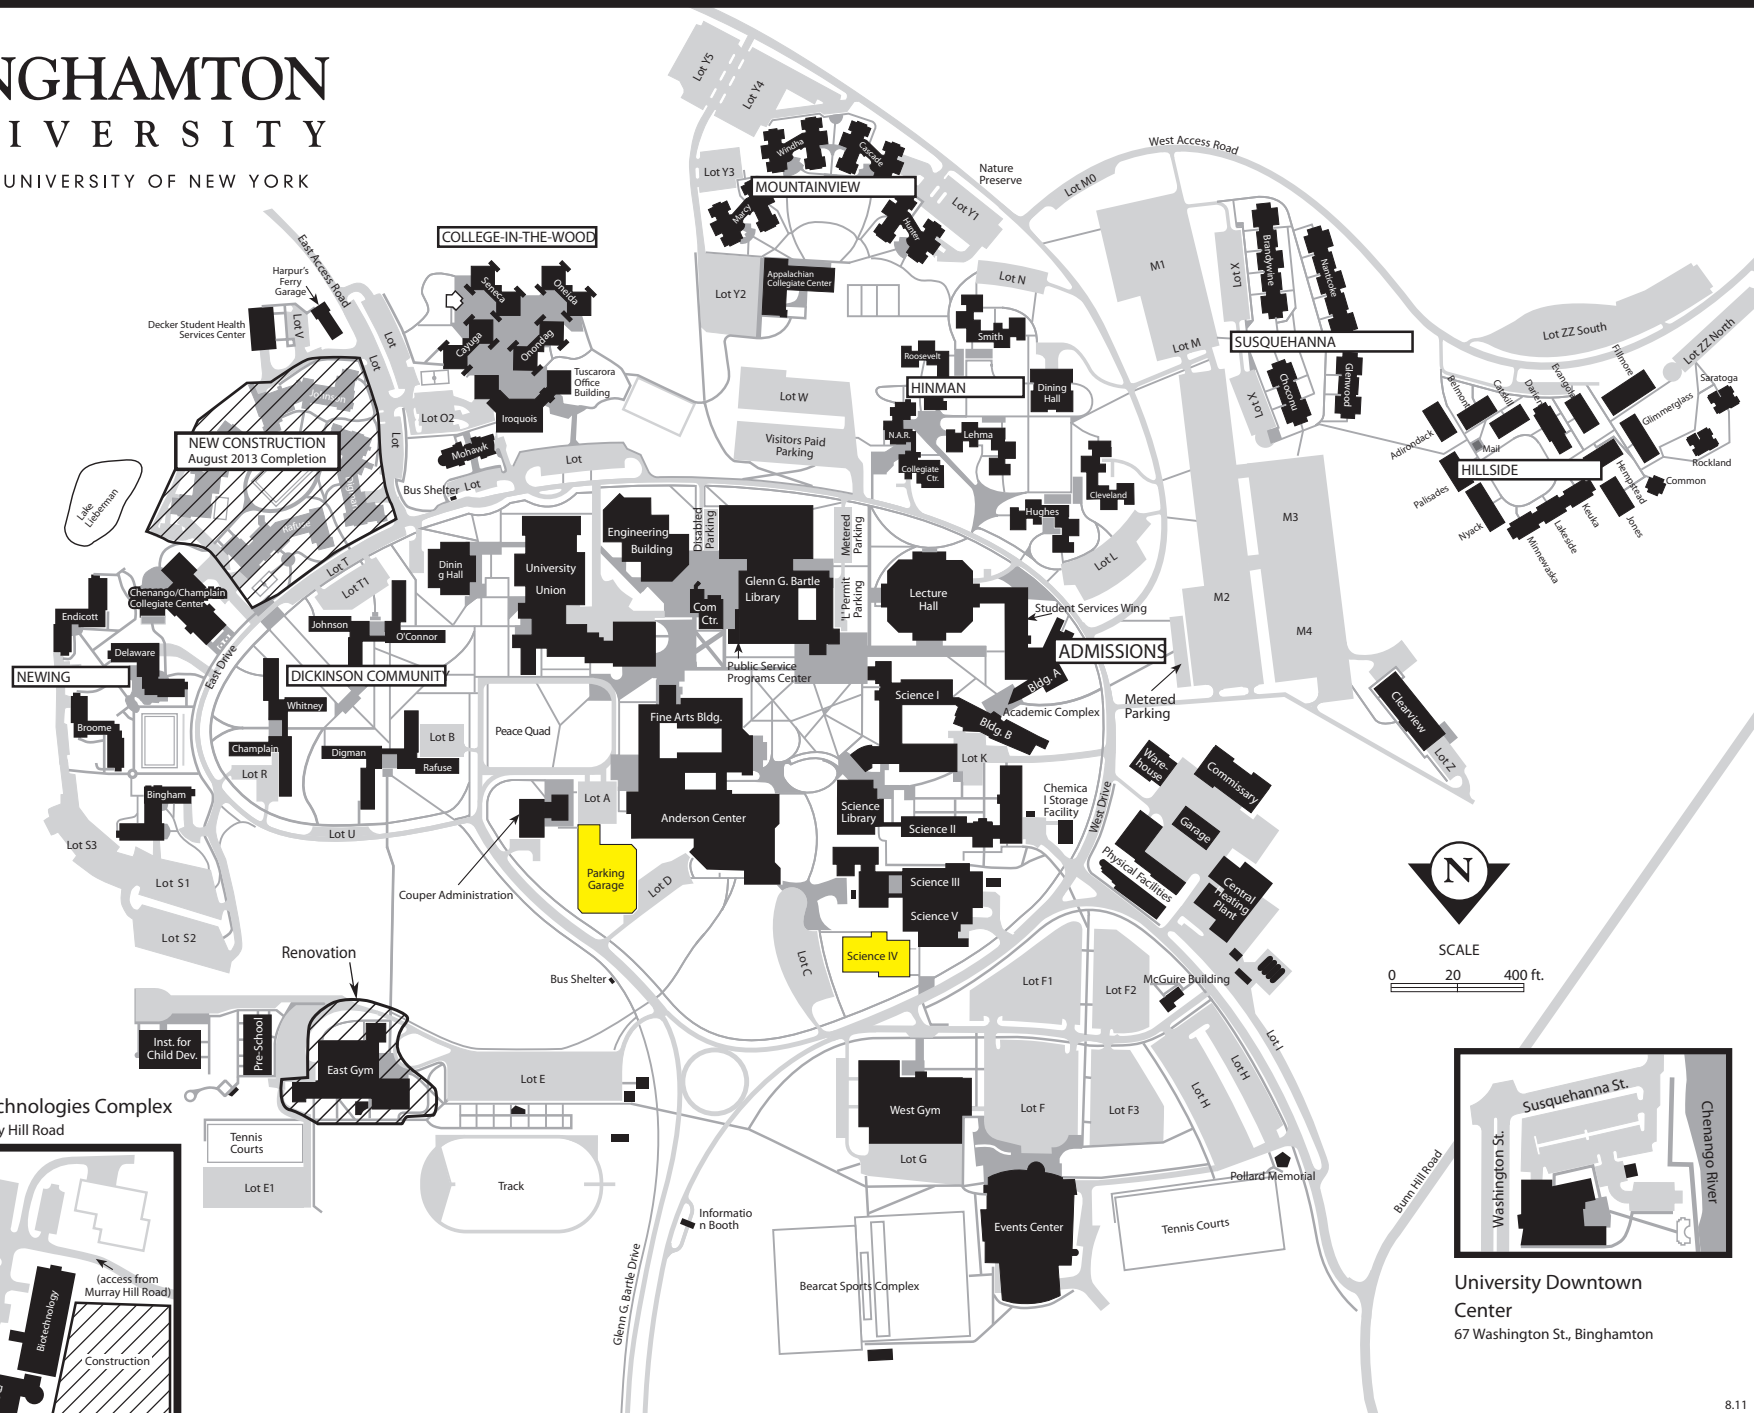

# BINGHAMTON UNIVERSITY

STATE UNIVERSITY OF NEW YORK

Innovative Technologies Complex  
Access from Murray Hill Road

University Downtown Center  
67 Washington St., Binghamton