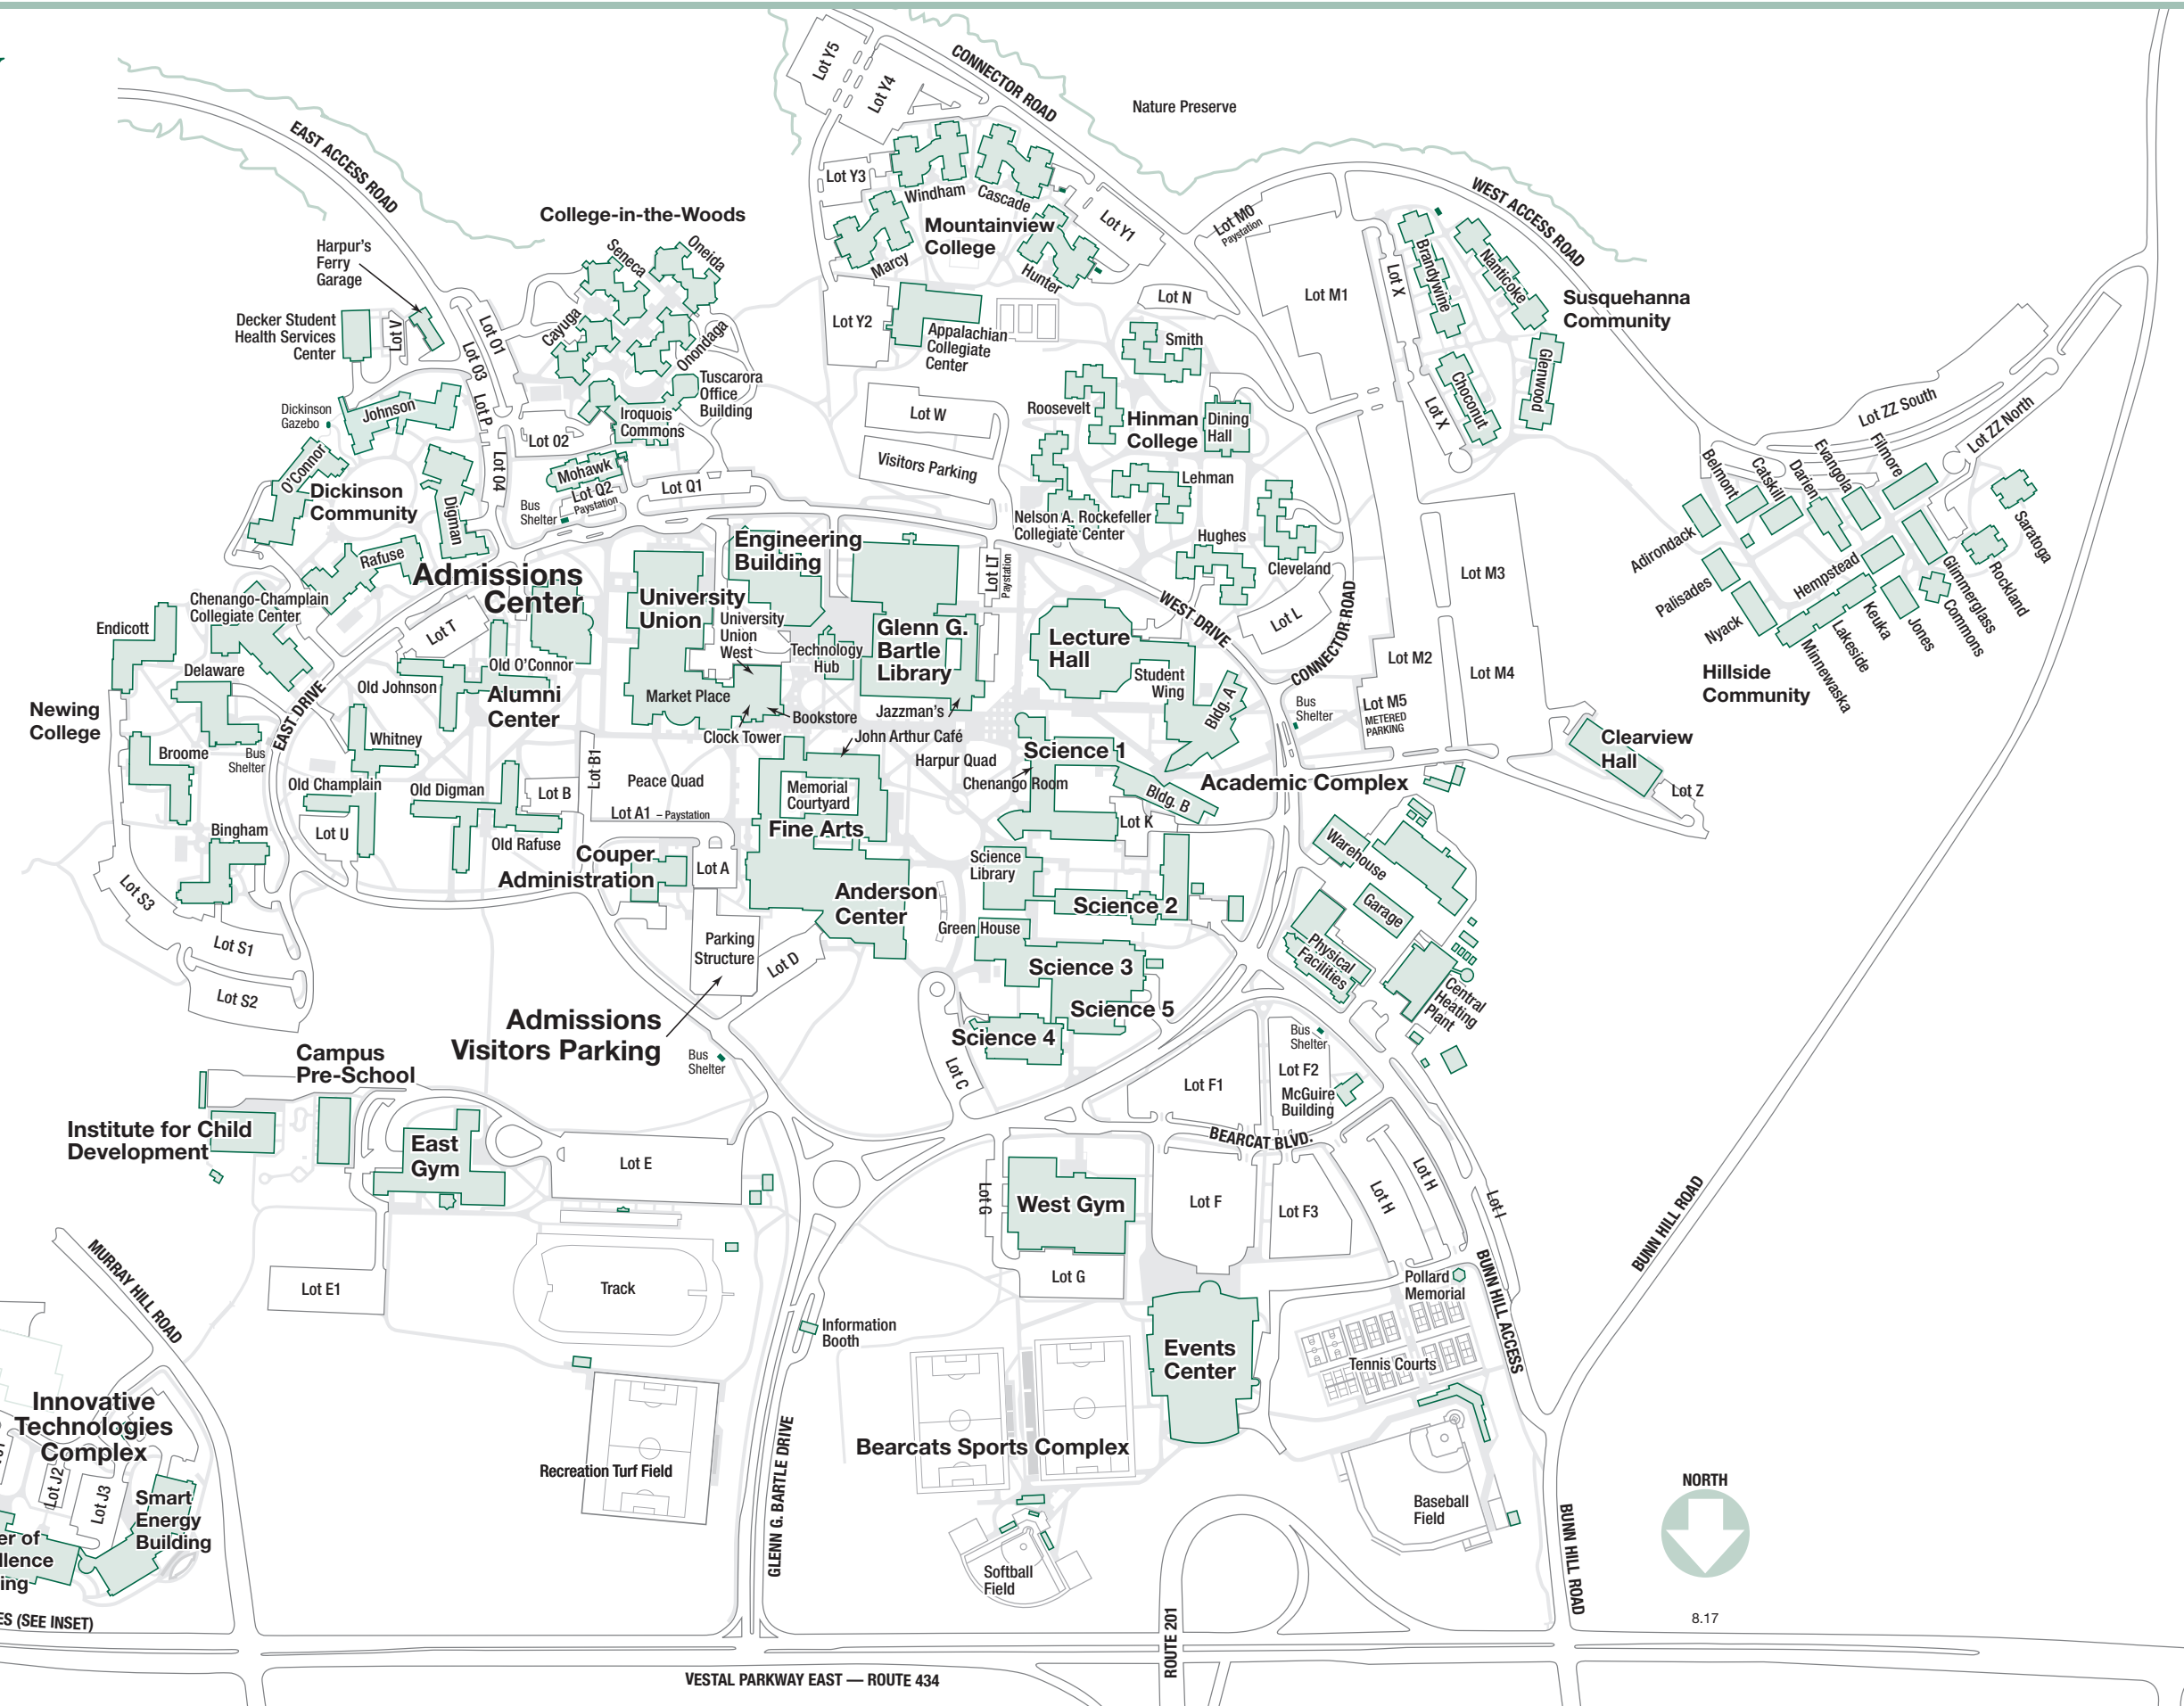

BINGHAMTON UNIVERSITY

STATE UNIVERSITY OF NEW YORK

University Downtown Center
67 Washington St., Binghamton

Innovative Technologies Complex
UNIVERSITY DOWNTOWN CENTER 3.7 MILES (SEE INSET)