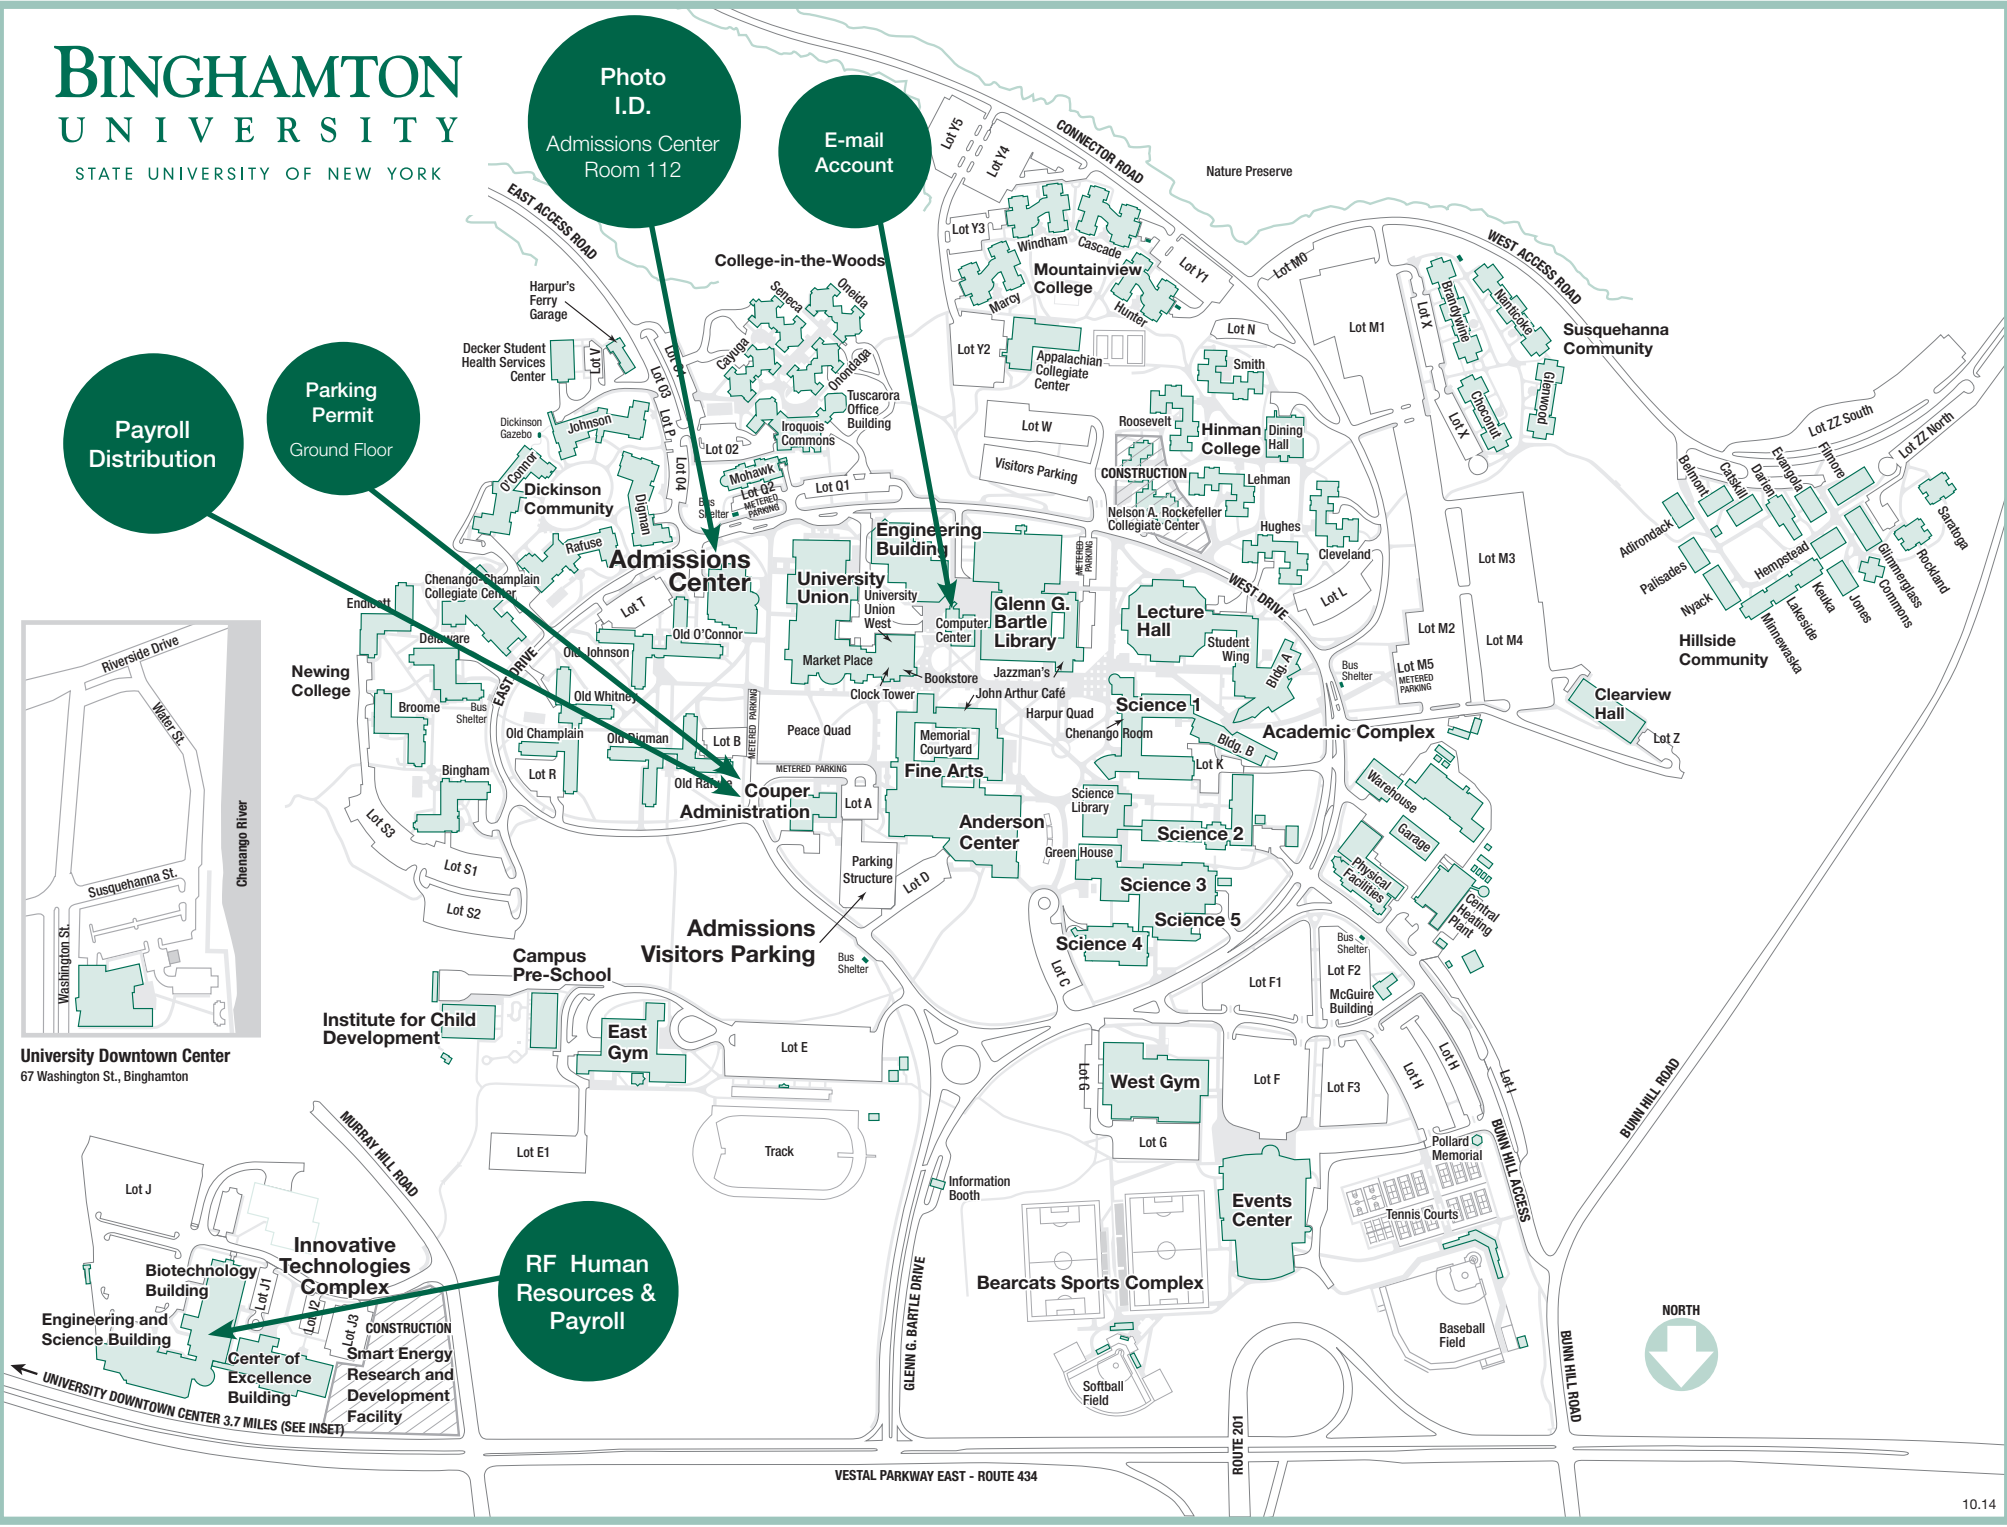

BINGHAMTON UNIVERSITY

STATE UNIVERSITY OF NEW YORK

Photo I.D.
Admissions Center Room 112

E-mail Account

Payroll Distribution

Parking Permit
Ground Floor

RF Human Resources & Payroll

University Downtown Center
67 Washington St., Binghamton