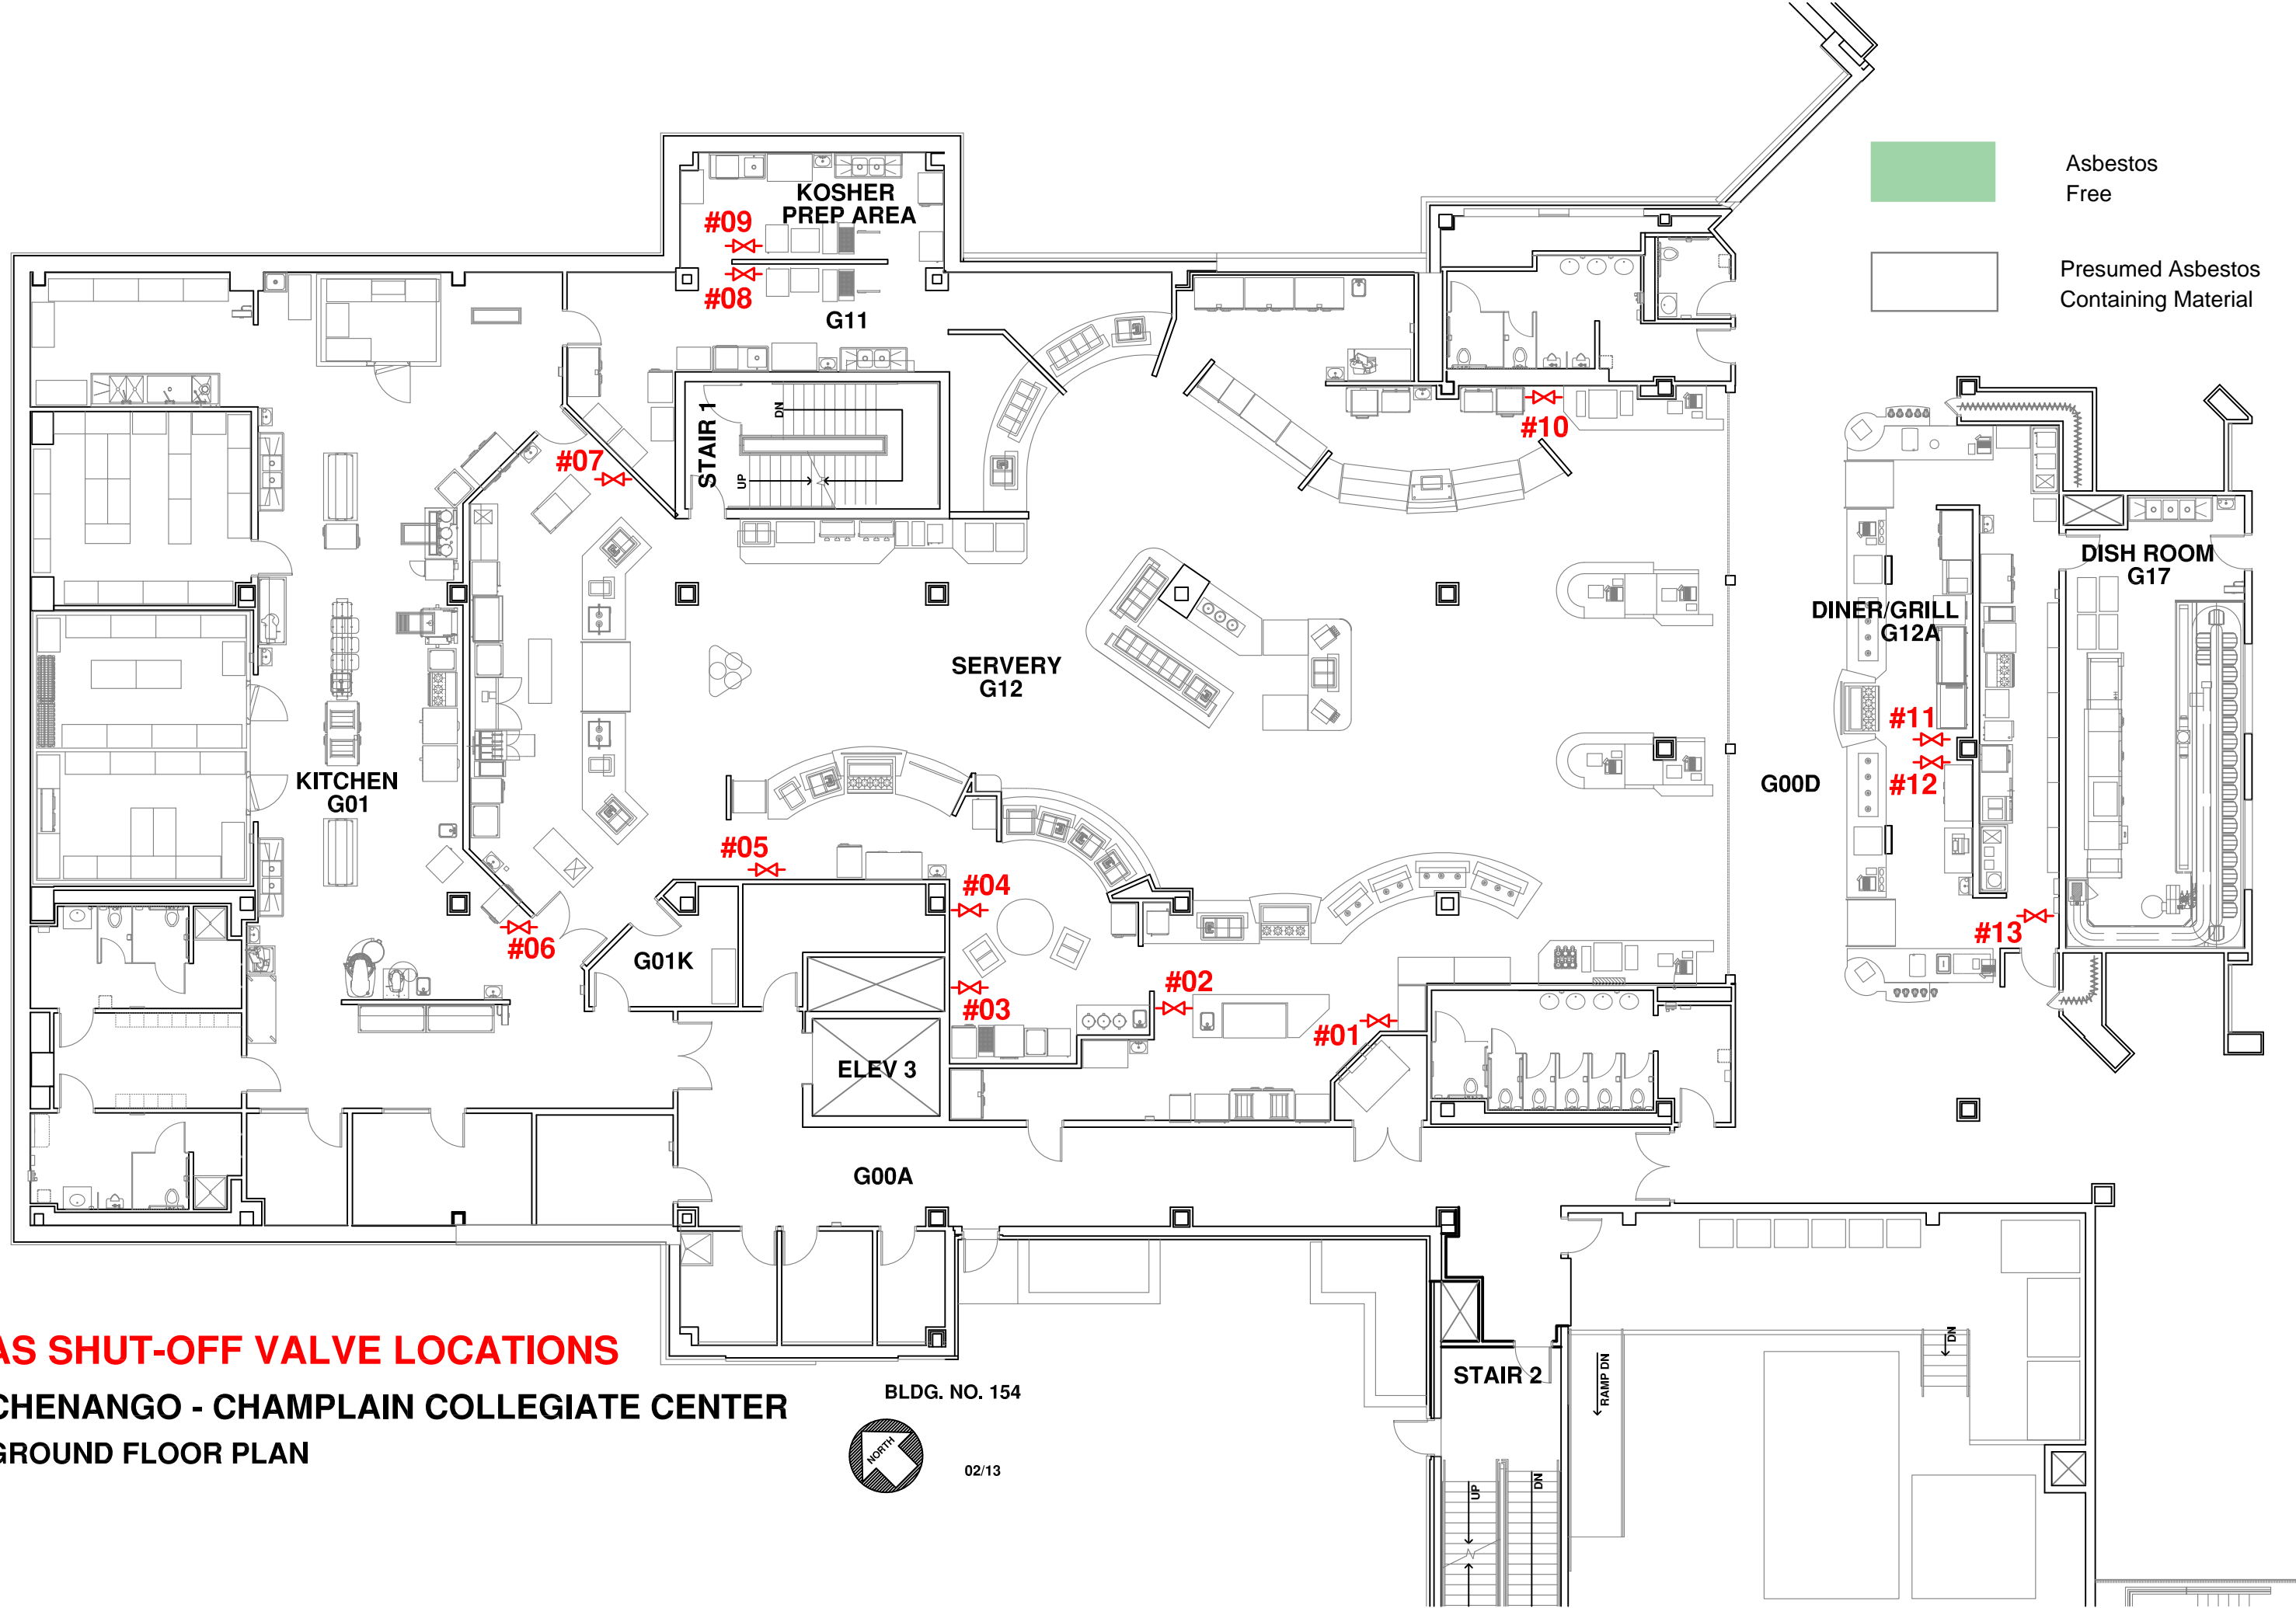

 Asbestos Free
 Presumed Asbestos Containing Material

GAS SHUT-OFF VALVE LOCATIONS
CHENANGO - CHAMPLAIN COLLEGIATE CENTER
GROUND FLOOR PLAN

BLDG. NO. 154

02/13