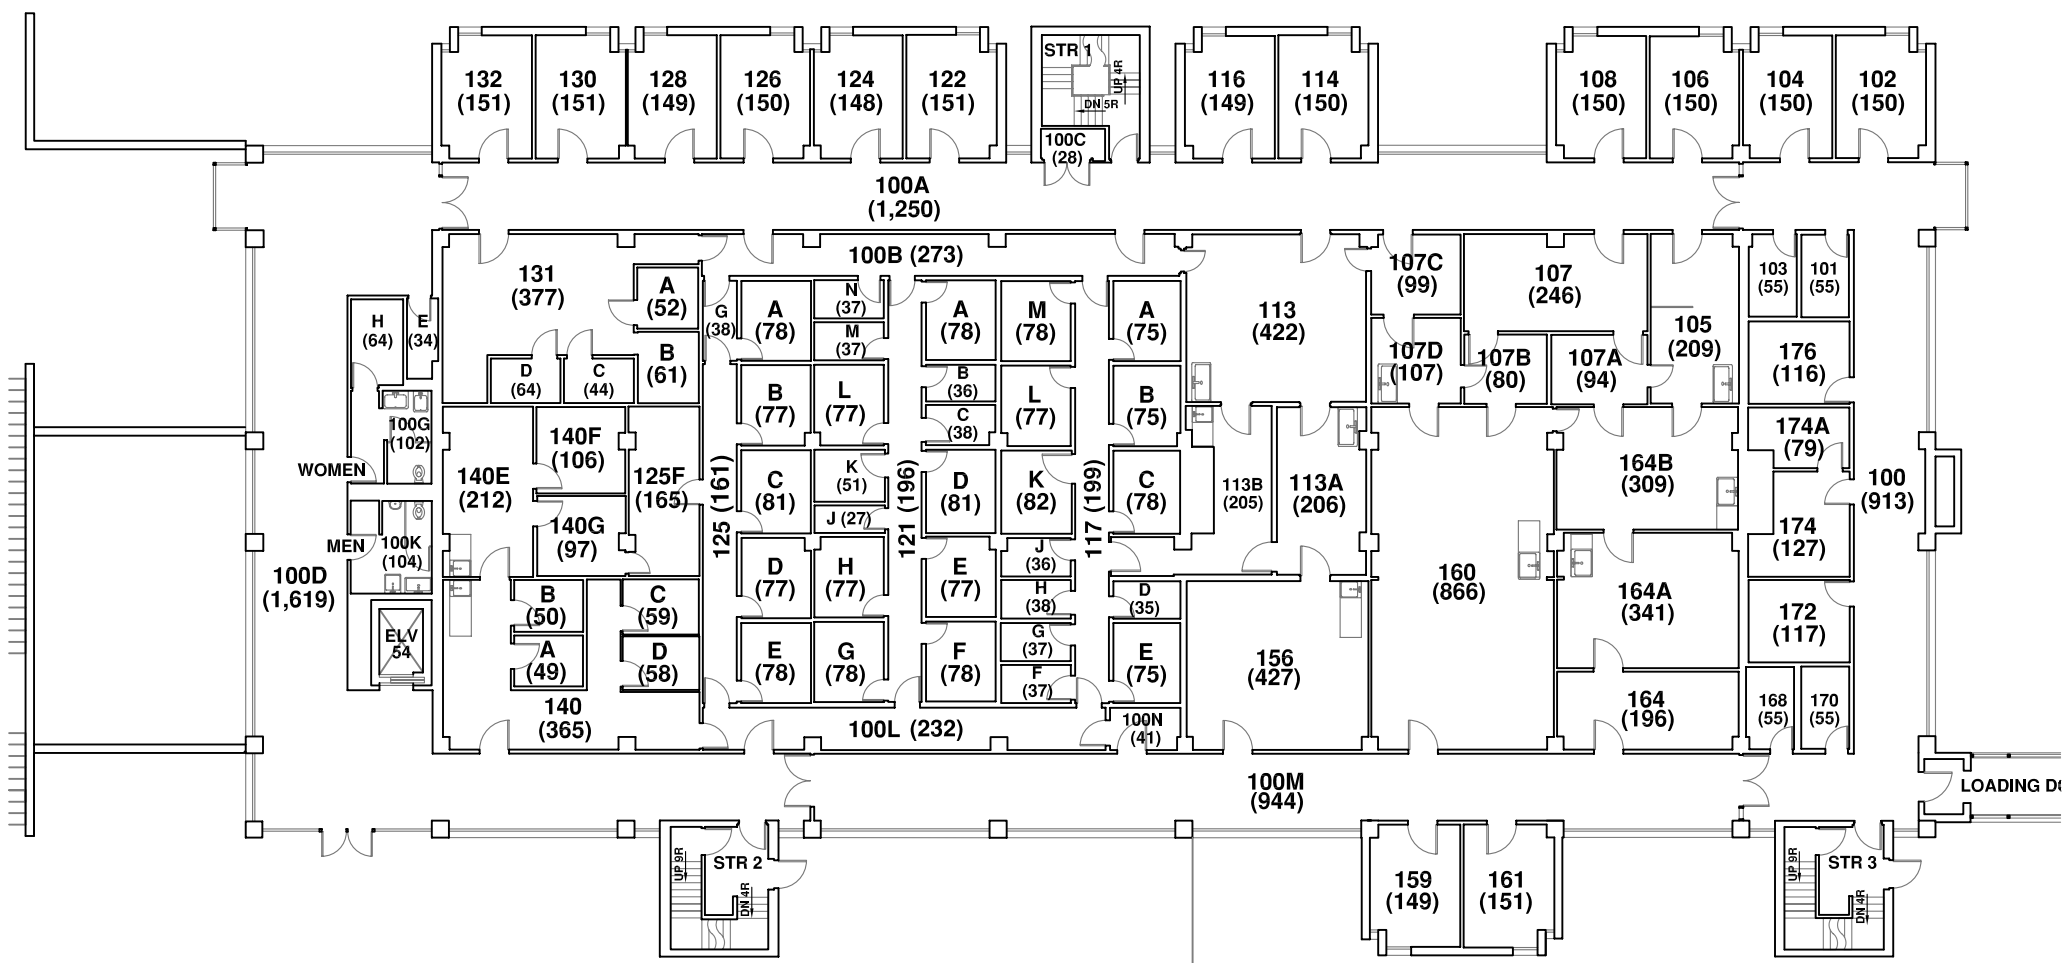

SCIENCE IV
SCIENCE III

BINGHAMTON UNIVERSITY
SCIENCE IV
GROUND FLOOR PLAN

BLDG. NO. 038

08/08

Gross Area: 19,802 sf

157 Rev 3

BINGHAMTON UNIVERSITY
SCIENCE IV
FIRST FLOOR PLAN

BLDG. NO. 031

 NORTH

 scale 0 5 10 20 40 feet

08/09

158
Gross Area: 19,281 sf

BINGHAMTON UNIVERSITY
SCIENCE IV
SECOND FLOOR PLAN

BLDG. NO. 038

BINGHAMTON UNIVERSITY
SCIENCE IV
THIRD FLOOR PLAN

BLDG. NO. 038

NORTH

scale 0 5 10 20 40 feet