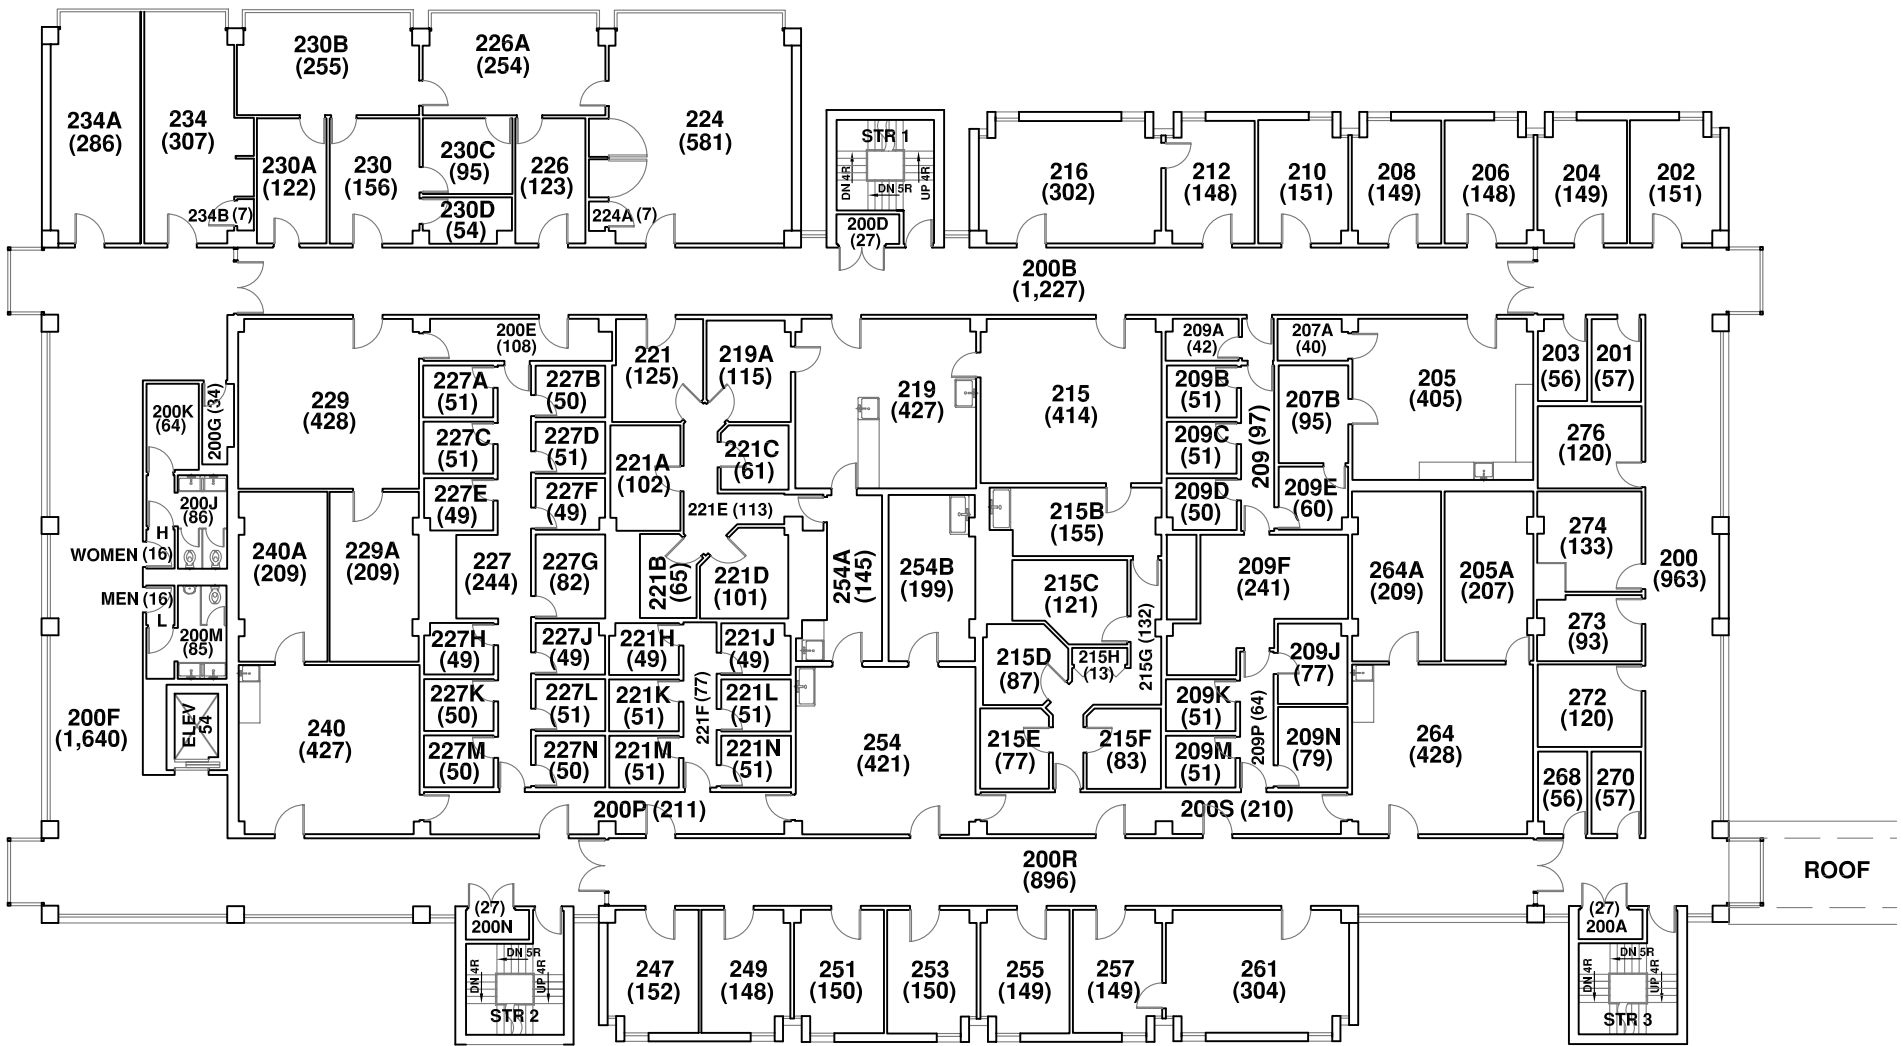

SCIENCE IV
SCIENCE III

BINGHAMTON UNIVERSITY
SCIENCE IV
GROUND FLOOR PLAN

BLDG. NO. 038

08/08

Gross Area: 19,802 sf

157 Rev 3

BINGHAMTON UNIVERSITY
SCIENCE IV
FIRST FLOOR PLAN

BLDG. NO. 031

 NORTH

 scale 0 5 10 20 40 feet

08/09

158
Gross Area: 19,281 sf

BINGHAMTON UNIVERSITY
SCIENCE IV
SECOND FLOOR PLAN

BLDG. NO. 038

BINGHAMTON UNIVERSITY
SCIENCE IV
THIRD FLOOR PLAN

BLDG. NO. 038

NORTH

scale 0 5 10 20 40 feet